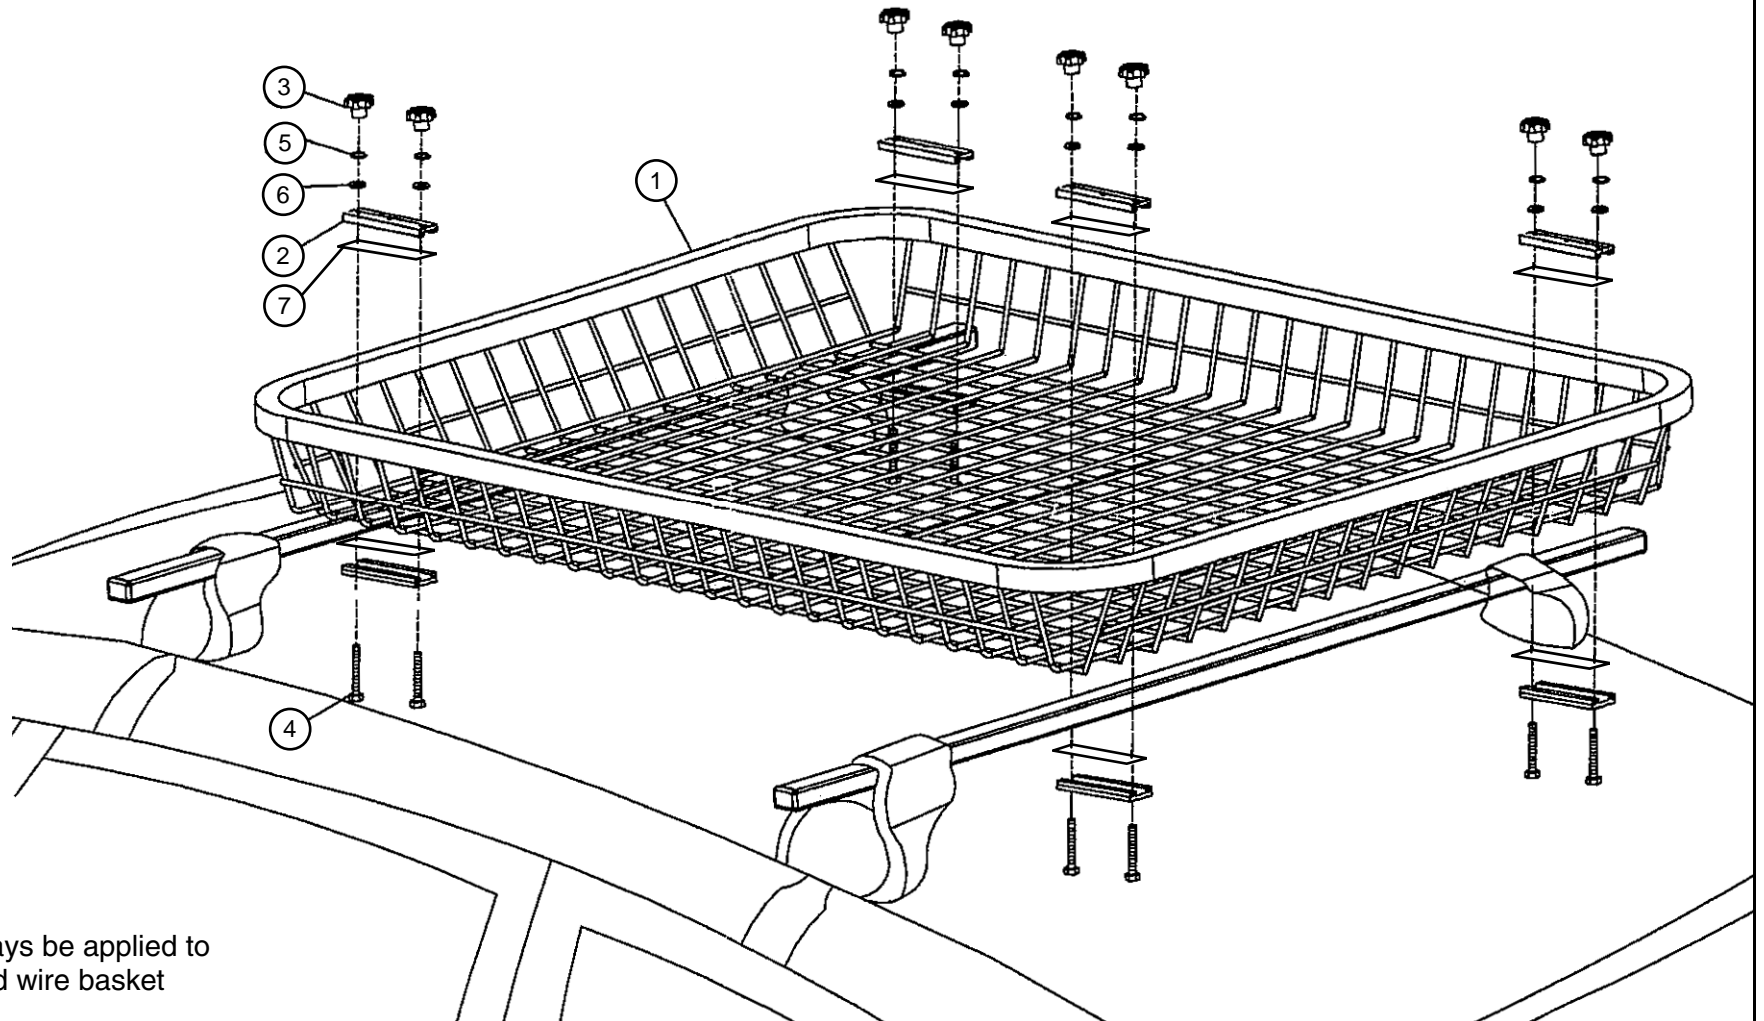

# INSTALLATION INSTRUCTIONS

## WIRE BASKET

PART # PR3061 & PR3062

### Kit Contains

No.	Part	Description	Qty
1	Wire Basket	1250 x 950 x 120 mm	1
2	Clamping Yoke	Aluminum, 110 x 25 x 8 mm	8
3	Plastic Knob with Nut	M6	8
4	Hex Bolt	M6	8
5	Spring Washer	M6	8
6	Flat Washer	M6	8
7	Foam	25 x 80 mm	8