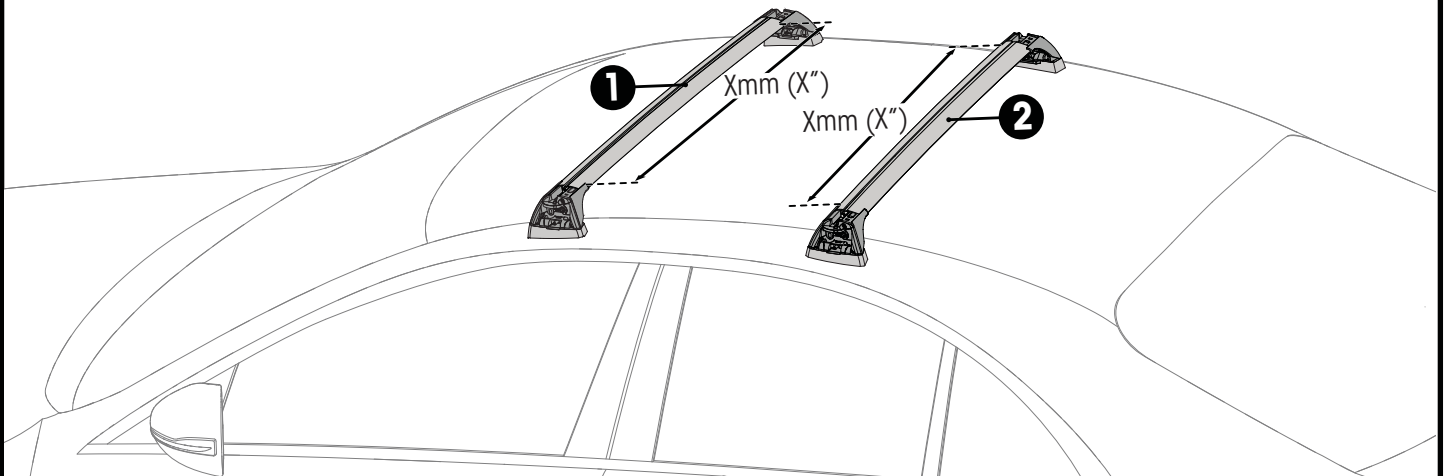

|  |  | 1                   | 2                   |
|---|---|---------------------|---------------------|
| Citroen C4 Picasso, 5dr MPV 07+   | ZA  | X = 938mm (36 7/8") | X = 881mm (34 5/8") |
| Citroen C4 Picasso, 5dr MPV 07-12   | EU  | X = 938mm (36 7/8") | X = 881mm (34 5/8") |
| Citroen C4 Grand Picasso, 5dr MPV 07-13   | ZA  | X = 838mm (33")     | X = 881mm (34 5/8") |
| Citroen C4, 3dr Hatch 04-10   | EU  | X = 824mm (32 4/8") | X = 756mm (29 6/8") |
| Citroen C4, 3dr Hatch 06-09   | CN  | X = 824mm (32 4/8") | X = 756mm (29 6/8") |
| Citroen C4, 5dr Hatch 04-10   | AU, NZ, EU  | X = 824mm (32 4/8") | X = 756mm (29 6/8") |
| Citroen C4, 5dr Hatch 05-10   | ZA  | X = 824mm (32 4/8") | X = 756mm (29 6/8") |
| Citroen C4, 5dr Hatch 06-09   | CN  | X = 824mm (32 4/8") | X = 756mm (29 6/8") |
| Ford Focus, 3dr Hatch 08-11   | AU, NZ, EU, ZA  | X = 875mm (34 4/8") | X = 850mm (33 4/8") |