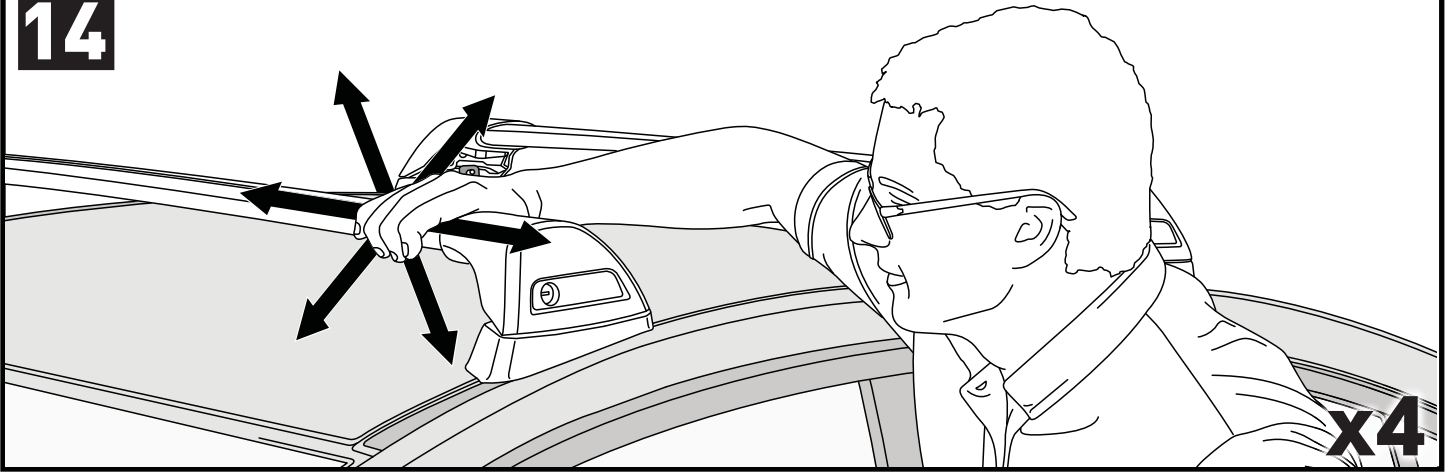

14

**ATTENTION • ACHTUNG • ATENCIÓN • ATTENTION • OPPMERKSOMHET • ATENÇÃO • ВНИМАНИЕ
ATTENZIONE • UWAGA • UPOZORNĚNÍ • UPOZORNENIE • LET OP • UPPMÄRSAMHET**

1. **EN** Please read safety and warranty booklet included with this product prior to use. For more information visit your local dealer.
2. **DE** Bitte lesen und beachten Sie die beiliegende Montageanleitung, Sicherheitshinweise und Garantiebedingungen bevor Sie das Produkt montieren/benutzen. Für weitere Informationen kontaktieren Sie bitte Ihren Händler.
3. **ES** Por favor, lea folleto de seguridad y garantía que se incluye con este producto antes de su uso. Para obtener más información, visite a su distribuidor local.
4. **FR** Veuillez lire attentivement le manuel de sécurité et de garantie avant utilisation. Pour plus d'informations, visitez votre concessionnaire local.
5. **NO** Vennligst les hefte om sikkerhet og garanti som er vedlagt dette produkt før det tas i bruk. For mer informasjon ta kontakt med din forhandler.
6. **PT** Por favor leia o manual de segurança e garantia incluído, antes de utilizar o produto. Para mais informações visite o seu revendedor local.
7. **RU** Пожалуйста, ознакомьтесь с инструкцией перед тем, как использовать товар. Для получения более подробной информации обратитесь к местному дилеру.
8. **IT** Si prega di leggere il libretto di sicurezza e garanzia incluso nel prodotto prima dell'uso. Per maggiori informazioni visita il rivenditore locale.
9. **PL** Proszę zapoznać się z warunkami gwarancji i bezpieczeństwa przed użyciem produktu. W celu uzyskania dodatkowych informacji proszę kontaktować się z najbliższym autoryzowanym punktem sprzedaży.
10. **CS** Před použitím si prosím přečtete příložené informace o bezpečnosti a záručních podmínkách. Pro více informací navštivte nejbližšího dealera.
11. **SK** Pred použitím si prosím prečítajte priložené informácie o bezpečnosti a záručných podmienkach. Pre viac informácií navštívte najbližšieho diera.
12. **NL** A.U.B. bijgesloten garantie- en veiligheidsinstructies grondig lezen voor gebruik van dit product. Voor meer informatie graag contact opnemen met uw dealer.
13. **SV** Var snäll och läs igenom säkerhets- och garantihäftet som medföljer produkten före användning. För mer information besök din lokala återförsäljare.