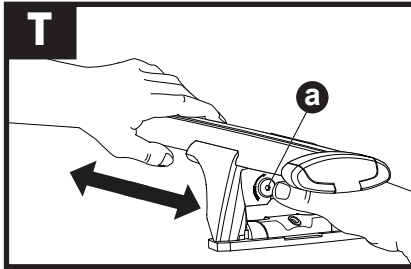

|  |  | 1                   | 2                   |
|---|---|---------------------|---------------------|
| Citroen C4 Picasso, 5dr MPV 07+   | ZA  | X = 938mm (36 7/8") | X = 881mm (34 5/8") |
| Citroen C4 Picasso, 5dr MPV 07-12   | EU  | X = 938mm (36 7/8") | X = 881mm (34 5/8") |
| Citroen C4 Grand Picasso, 5dr MPV 07-13   | ZA  | X = 838mm (33")     | X = 881mm (34 5/8") |
| Citroen C4, 3dr Hatch 04-10   | EU  | X = 824mm (32 4/8") | X = 756mm (29 6/8") |
| Citroen C4, 3dr Hatch 06-09   | CN  | X = 824mm (32 4/8") | X = 756mm (29 6/8") |
| Citroen C4, 5dr Hatch 04-10   | AU, NZ, EU  | X = 824mm (32 4/8") | X = 756mm (29 6/8") |
| Citroen C4, 5dr Hatch 05-10   | ZA  | X = 824mm (32 4/8") | X = 756mm (29 6/8") |
| Citroen C4, 5dr Hatch 06-09   | CN  | X = 824mm (32 4/8") | X = 756mm (29 6/8") |
| Ford Focus, 3dr Hatch 08-11   | AU, NZ, EU, ZA  | X = 875mm (34 4/8") | X = 850mm (33 4/8") |