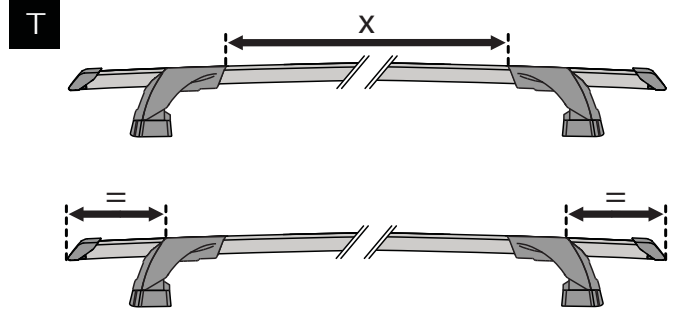

|  |  | 1                   | 2                   |
|---|---|---------------------|---------------------|
| Citroen C4 Picasso, 5dr MPV 07+   | ZA  | X = 938mm (36 7/8") | X = 881mm (34 5/8") |
| Citroen C4 Picasso, 5dr MPV 07-12   | EU  | X = 938mm (36 7/8") | X = 881mm (34 5/8") |
| Citroen C4 Grand Picasso, 5dr MPV 07-13   | ZA  | X = 838mm (33")     | X = 881mm (34 5/8") |
| Citroen C4, 3dr Hatch 04-10   | EU  | X = 824mm (32 4/8") | X = 756mm (29 6/8") |
| Citroen C4, 3dr Hatch 06-09   | CN  | X = 824mm (32 4/8") | X = 756mm (29 6/8") |
| Citroen C4, 5dr Hatch 04-10   | AU, NZ, EU  | X = 824mm (32 4/8") | X = 756mm (29 6/8") |
| Citroen C4, 5dr Hatch 05-10   | ZA  | X = 824mm (32 4/8") | X = 756mm (29 6/8") |
| Citroen C4, 5dr Hatch 06-09   | CN  | X = 824mm (32 4/8") | X = 756mm (29 6/8") |
| Ford Focus, 3dr Hatch 08-11   | AU, NZ, EU, ZA  | X = 875mm (34 4/8") | X = 850mm (33 4/8") |