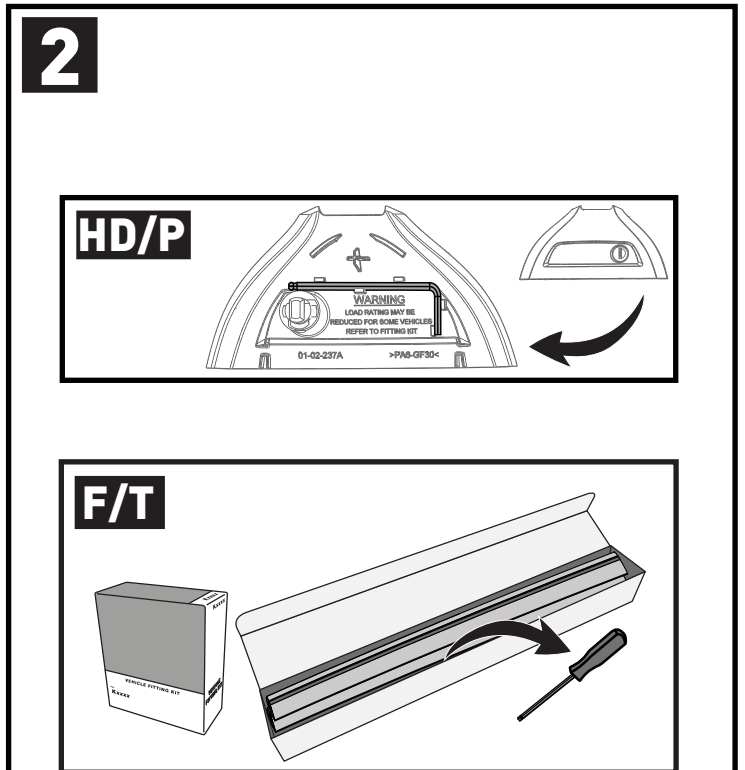

ATTENTION • ACHTUNG • ATENCIÓN • ATTENTION • OPPMERKSOMHET • ATENÇÃO • ВНИМАНИЕ
ATTENZIONE • UWAGA • UPOZORNĚNÍ • UPOZORNENIE • LET OP • UPPMÄRKSAMHET