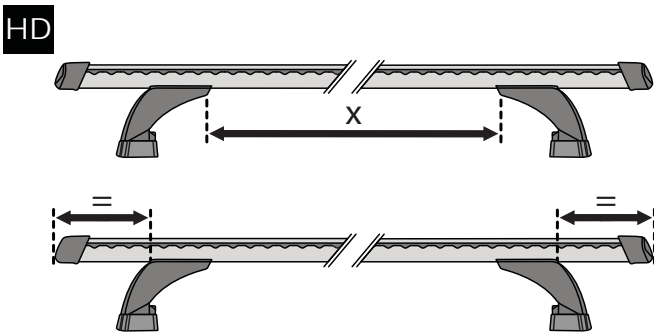

|  |  | 1                   | 2                   |
|---|---|---------------------|---------------------|
| Citroen C4 Picasso, 5dr MPV 07+   | ZA  | X = 938mm (36 7/8") | X = 881mm (34 5/8") |
| Citroen C4 Picasso, 5dr MPV 07-12   | EU  | X = 938mm (36 7/8") | X = 881mm (34 5/8") |
| Citroen C4 Grand Picasso, 5dr MPV 07-13   | ZA  | X = 838mm (33")     | X = 881mm (34 5/8") |
| Citroen C4, 3dr Hatch 04-10   | EU  | X = 824mm (32 4/8") | X = 756mm (29 6/8") |
| Citroen C4, 3dr Hatch 06-09   | CN  | X = 824mm (32 4/8") | X = 756mm (29 6/8") |
| Citroen C4, 5dr Hatch 04-10   | AU, NZ, EU  | X = 824mm (32 4/8") | X = 756mm (29 6/8") |
| Citroen C4, 5dr Hatch 05-10   | ZA  | X = 824mm (32 4/8") | X = 756mm (29 6/8") |
| Citroen C4, 5dr Hatch 06-09   | CN  | X = 824mm (32 4/8") | X = 756mm (29 6/8") |
| Ford Focus, 3dr Hatch 08-11   | AU, NZ, EU, ZA  | X = 875mm (34 4/8") | X = 850mm (33 4/8") |