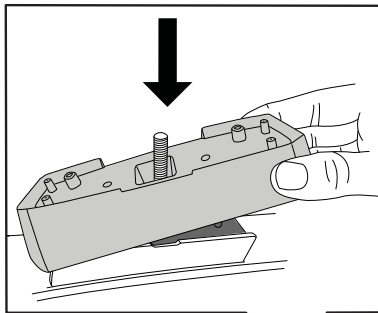

FR = 11-04-224

FL = 11-04-225

RR = 11-04-225

RL = 11-04-224

8