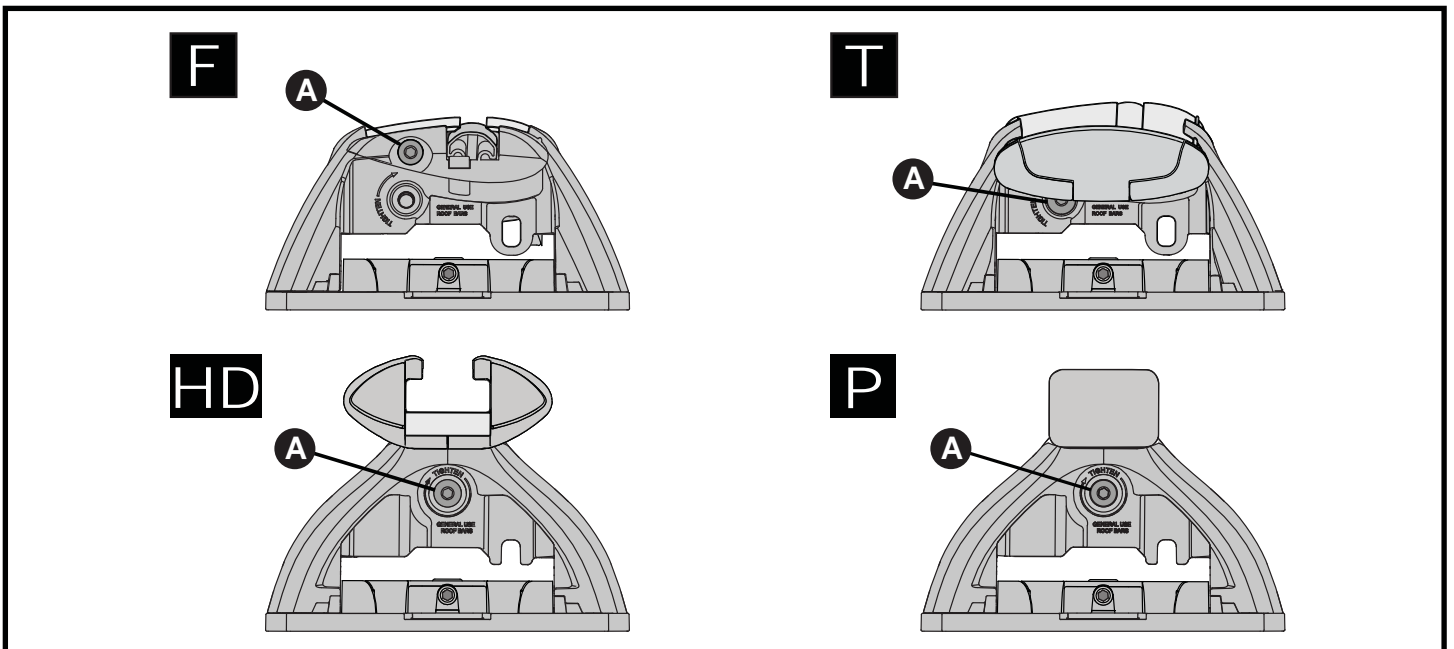

**ATTENTION • ACHTUNG • ATENCIÓN • ATTENTION • OPPMERKSOMHET • ATENÇÃO • ВНИМАНИЕ
ATTENZIONE • UWAGA • UPOZORNĚNÍ • UPOZORNENIE • LET OP • UPPMÄRKSAMHET**