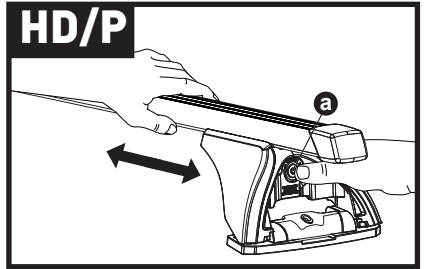

|  |  | 1                   | 2                   |
|---|---|---------------------|---------------------|
| Citroen C4 Picasso, 5dr MPV 07+   | ZA  | X = 938mm (36 7/8") | X = 881mm (34 5/8") |
| Citroen C4 Picasso, 5dr MPV 07-12   | EU  | X = 938mm (36 7/8") | X = 881mm (34 5/8") |
| Citroen C4 Grand Picasso, 5dr MPV 07-13   | ZA  | X = 838mm (33")     | X = 881mm (34 5/8") |
| Citroen C4, 3dr Hatch 04-10   | EU  | X = 824mm (32 4/8") | X = 756mm (29 6/8") |
| Citroen C4, 3dr Hatch 06-09   | CN  | X = 824mm (32 4/8") | X = 756mm (29 6/8") |
| Citroen C4, 5dr Hatch 04-10   | AU, NZ, EU  | X = 824mm (32 4/8") | X = 756mm (29 6/8") |
| Citroen C4, 5dr Hatch 05-10   | ZA  | X = 824mm (32 4/8") | X = 756mm (29 6/8") |
| Citroen C4, 5dr Hatch 06-09   | CN  | X = 824mm (32 4/8") | X = 756mm (29 6/8") |
| Ford Focus, 3dr Hatch 08-11   | AU, NZ, EU, ZA  | X = 875mm (34 4/8") | X = 850mm (33 4/8") |