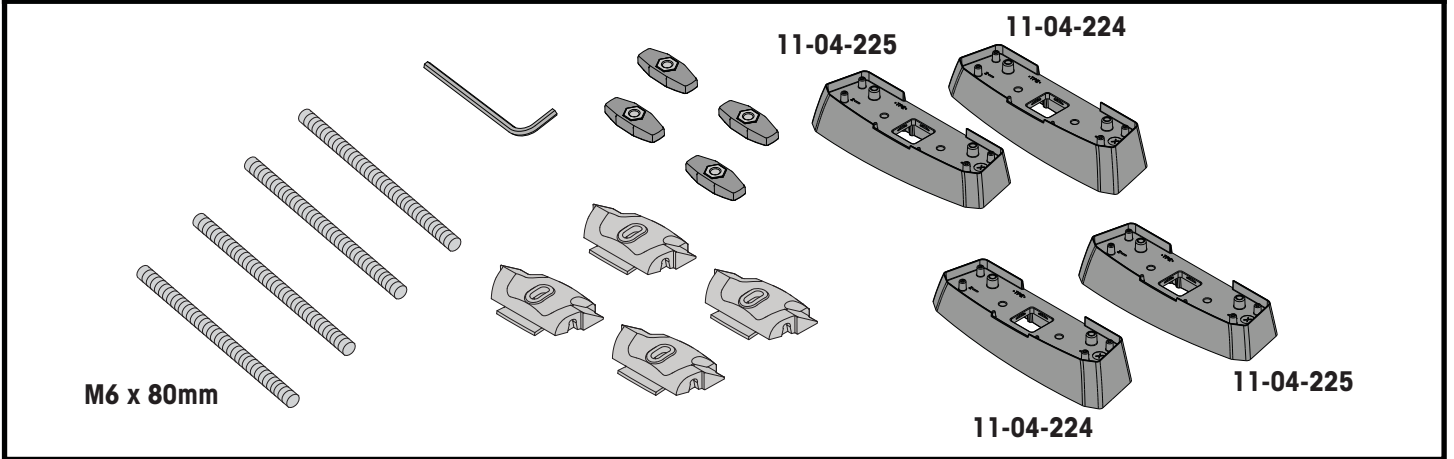

**CONTENTS • INHALT • CONTENIDO • CONTENU • INNHOLD • CONTEÚDO • СОДЕРЖАНИЕ • CONTENUTO
ZAWARTOŚĆ • OBSAH • OBSAH • INHOUD • INNEHÅLL**