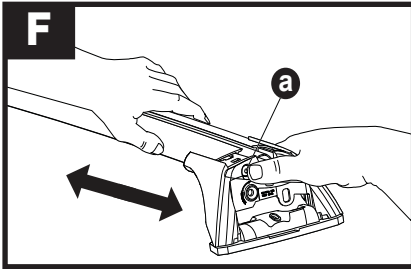

|  |  | 1                   | 2                   |
|---|---|---------------------|---------------------|
| Citroen C4 Picasso, 5dr MPV 07+   | ZA  | X = 938mm (36 7/8") | X = 881mm (34 5/8") |
| Citroen C4 Picasso, 5dr MPV 07-12   | EU  | X = 938mm (36 7/8") | X = 881mm (34 5/8") |
| Citroen C4 Grand Picasso, 5dr MPV 07-13   | ZA  | X = 838mm (33")     | X = 881mm (34 5/8") |
| Citroen C4, 3dr Hatch 04-10   | EU  | X = 824mm (32 4/8") | X = 756mm (29 6/8") |
| Citroen C4, 3dr Hatch 06-09   | CN  | X = 824mm (32 4/8") | X = 756mm (29 6/8") |
| Citroen C4, 5dr Hatch 04-10   | AU, NZ, EU  | X = 824mm (32 4/8") | X = 756mm (29 6/8") |
| Citroen C4, 5dr Hatch 05-10   | ZA  | X = 824mm (32 4/8") | X = 756mm (29 6/8") |
| Citroen C4, 5dr Hatch 06-09   | CN  | X = 824mm (32 4/8") | X = 756mm (29 6/8") |
| Ford Focus, 3dr Hatch 08-11   | AU, NZ, EU, ZA  | X = 875mm (34 4/8") | X = 850mm (33 4/8") |