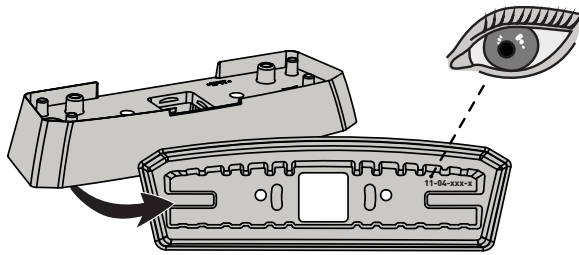

7

FR = 11-04-224

FL = 11-04-225

RR = 11-04-225

RL = 11-04-224

8

x4

CITROEN C4 PICASSO ONLY • CITROEN C4 PICASSO NUR • CITROEN C4 PICASSO SOLAMENTE • CITROEN C4 PICASSO SEULEMENT
CITROEN C4 PICASSO BARE • CITROEN C4 PICASSO SOMENTE • CITROEN C4 PICASSO ТОЛЬКО • SOLO CITROEN C4 PICASSO
CITROEN C4 PICASSO TYLKO • CITROEN C4 PICASSO POUZE • CITROEN C4 PICASSO IBA • CITROEN C4 PICASSO ALLEEN
CITROEN C4 PICASSO BARA

9