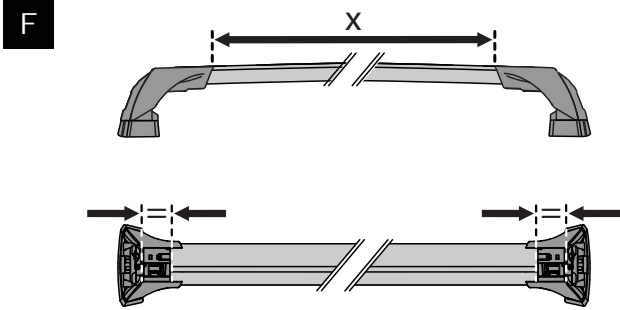

|  |  | 1                   | 2                   |
|---|---|---------------------|---------------------|
| Citroen C4 Picasso, 5dr MPV 07+   | ZA  | X = 938mm (36 7/8") | X = 881mm (34 5/8") |
| Citroen C4 Picasso, 5dr MPV 07-12   | EU  | X = 938mm (36 7/8") | X = 881mm (34 5/8") |
| Citroen C4 Grand Picasso, 5dr MPV 07-13   | ZA  | X = 838mm (33")     | X = 881mm (34 5/8") |
| Citroen C4, 3dr Hatch 04-10   | EU  | X = 824mm (32 4/8") | X = 756mm (29 6/8") |
| Citroen C4, 3dr Hatch 06-09   | CN  | X = 824mm (32 4/8") | X = 756mm (29 6/8") |
| Citroen C4, 5dr Hatch 04-10   | AU, NZ, EU  | X = 824mm (32 4/8") | X = 756mm (29 6/8") |
| Citroen C4, 5dr Hatch 05-10   | ZA  | X = 824mm (32 4/8") | X = 756mm (29 6/8") |
| Citroen C4, 5dr Hatch 06-09   | CN  | X = 824mm (32 4/8") | X = 756mm (29 6/8") |
| Ford Focus, 3dr Hatch 08-11   | AU, NZ, EU, ZA  | X = 875mm (34 4/8") | X = 850mm (33 4/8") |