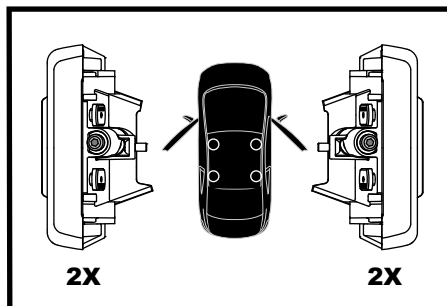

X8

Flush Bar (F)

Through Bar (T)

Heavy Duty Bar (HD)

Square Bar/P-Bar (P)

K795

1.1 kg (2.5 lbs.)

14