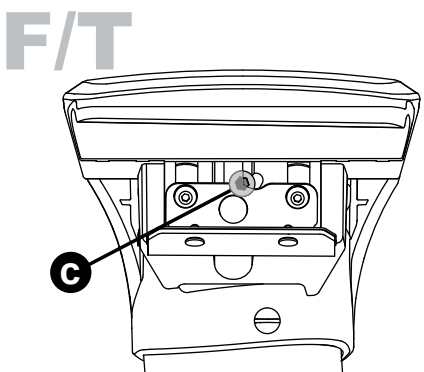

X8

Flush Bar (F)

Through Bar (T)

Heavy Duty Bar (HD)

Square Bar/P-Bar (P)

K795

1.1 kg (2.5 lbs.)

14