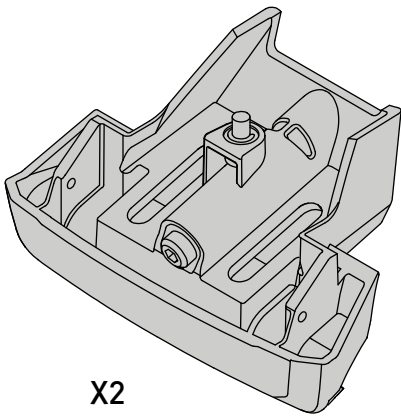

K795

Fitting Kit

MAX kg (lb)

					
Honda civic Tourer 5dr Estate 2014+	EU, ZA	75 kg (165 lb)			

CONTENTS • CONTENUTO • CONTENIDO • INHALT • CONTENUTI

X2

X2

X1

X8

Flush Bar (F)

Through Bar (T)

Heavy Duty Bar (HD)

Square Bar/P-Bar (P)

K795

1.1 kg (2.5 lbs.)

14

2X

15

4X

16

4X

17

4X

18