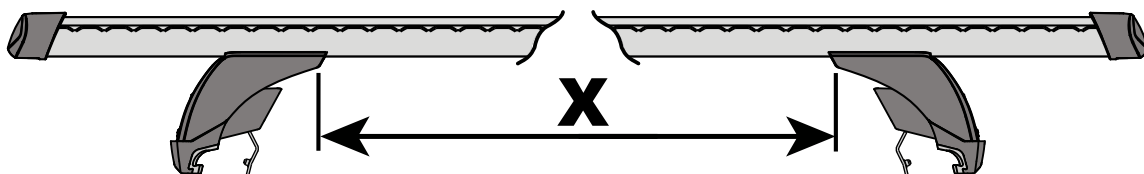

K795	X 1	X 2
Civic	935mm/36¹³/₁₆"	825mm/35¹/₂"

F

T

HD

P

**Record Height Here.
Noter la hauteur ici.
Escriba aquí la altura.
Hier Größe eintragen.
Annotate qui l'altezza.**