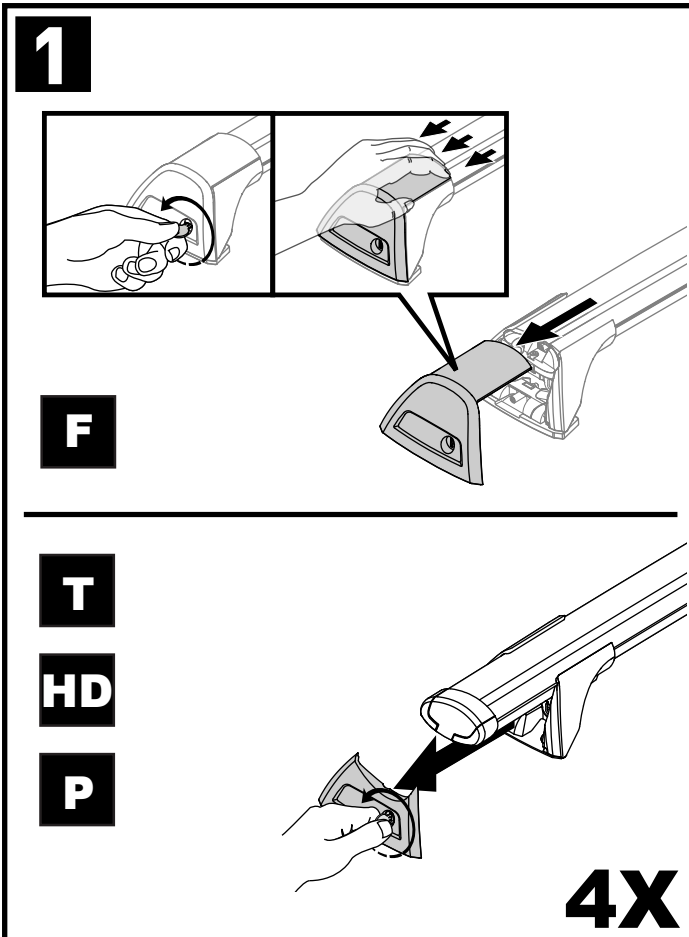

X8

Flush Bar (F)

Through Bar (T)

Heavy Duty Bar (HD)

Square Bar/P-Bar (P)

K795

1.1 kg (2.5 lbs.)

14