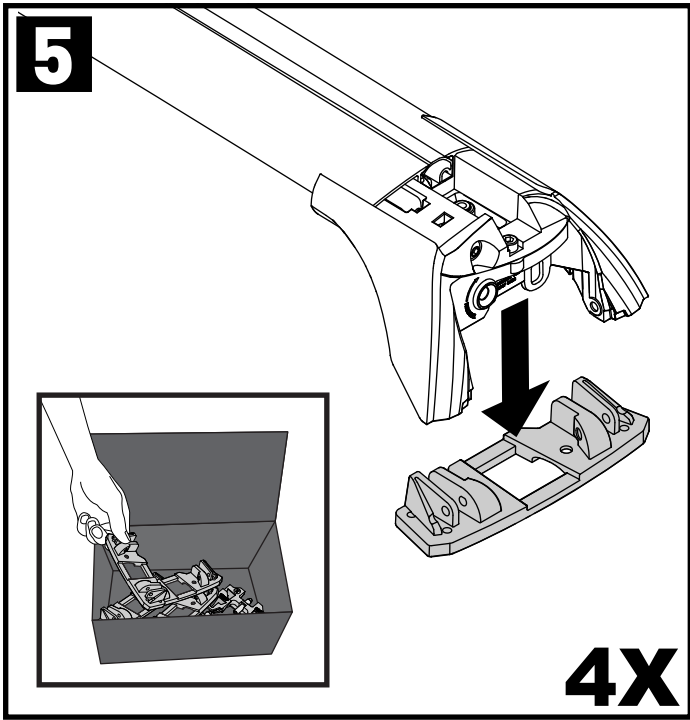

X8

Flush Bar (F)

Through Bar (T)

Heavy Duty Bar (HD)

Square Bar/P-Bar (P)

K795

1.1 kg (2.5 lbs.)

14