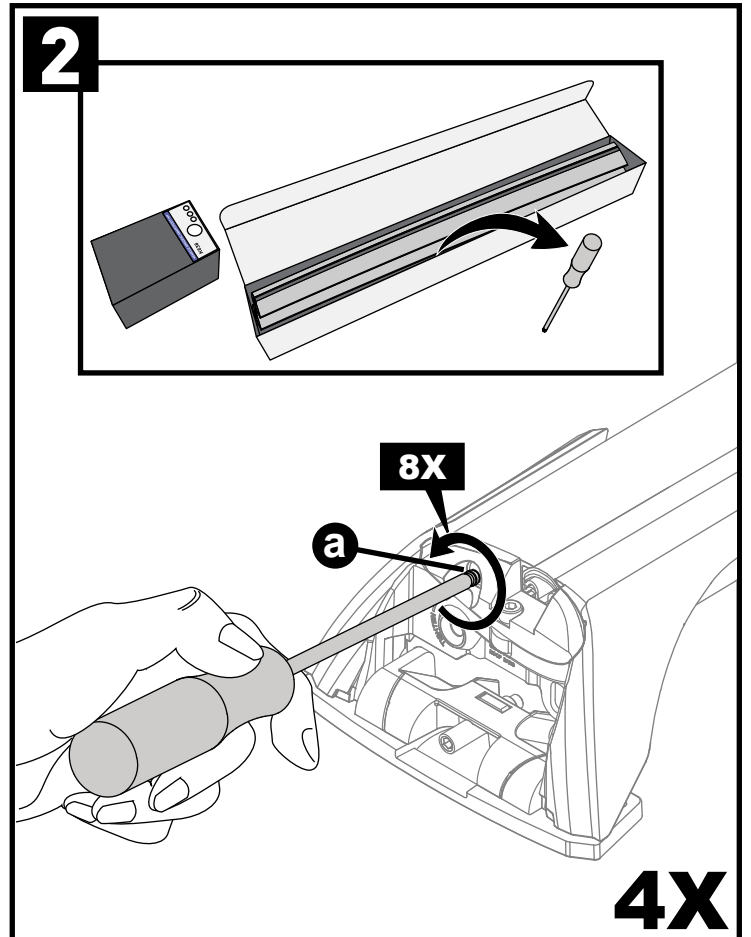

X8

Flush Bar (F)

Through Bar (T)

Heavy Duty Bar (HD)

Square Bar/P-Bar (P)

K795

1.1 kg (2.5 lbs.)

14