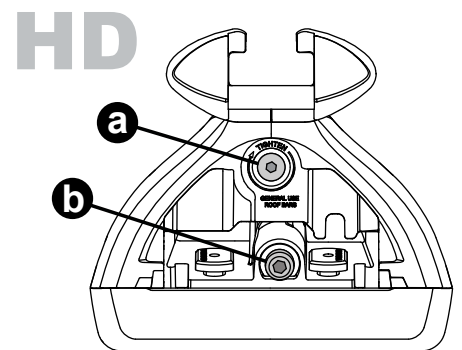

X8

Flush Bar (F)

Through Bar (T)

Heavy Duty Bar (HD)

Square Bar/P-Bar (P)

K795

1.1 kg (2.5 lbs.)

14

2X

15

4X

16

4X

17

4X

18

**3Nm
(27 in-lb)**

4X

19

F

T

HD

P

4X