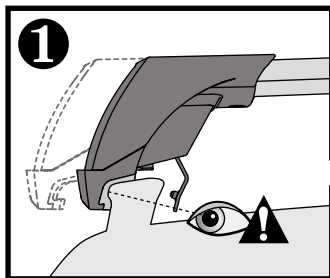

X8

Flush Bar (F)

Through Bar (T)

Heavy Duty Bar (HD)

Square Bar/P-Bar (P)

K795

1.1 kg (2.5 lbs.)

14