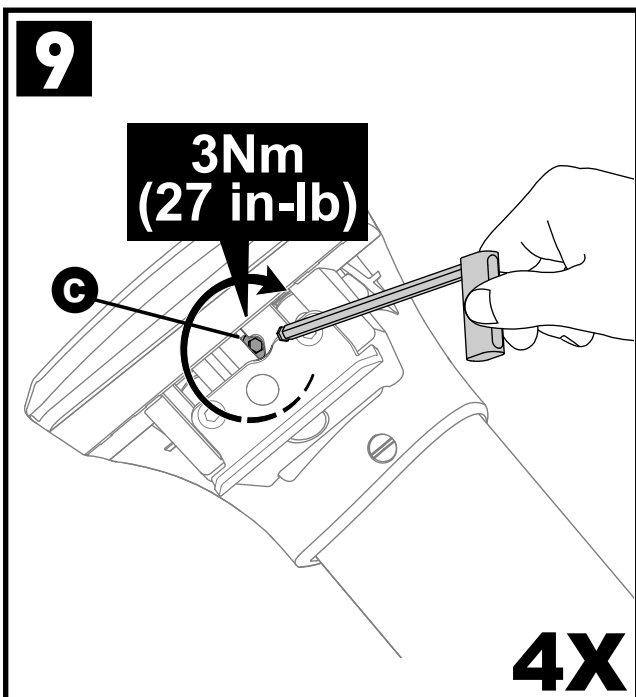

X8

Flush Bar (F)

Through Bar (T)

Heavy Duty Bar (HD)

Square Bar/P-Bar (P)

K795

1.1 kg (2.5 lbs.)

14

2X

15

4X

16

4X

17

4X

18

**3Nm
(27 in-lb)**

4X

19

F

T

HD

P

4X