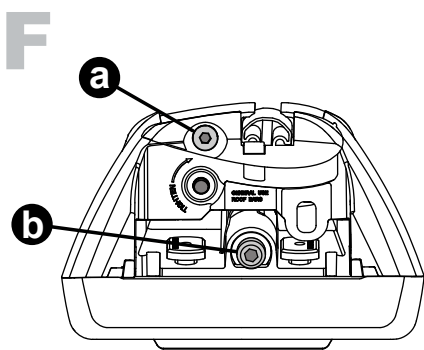

X8

Flush Bar (F)

Through Bar (T)

Heavy Duty Bar (HD)

Square Bar/P-Bar (P)

K795

1.1 kg (2.5 lbs.)

14