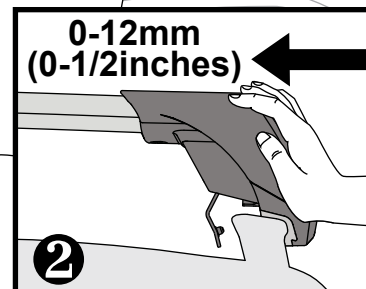

X8

Flush Bar (F)

Through Bar (T)

Heavy Duty Bar (HD)

Square Bar/P-Bar (P)

K795

1.1 kg (2.5 lbs.)

14