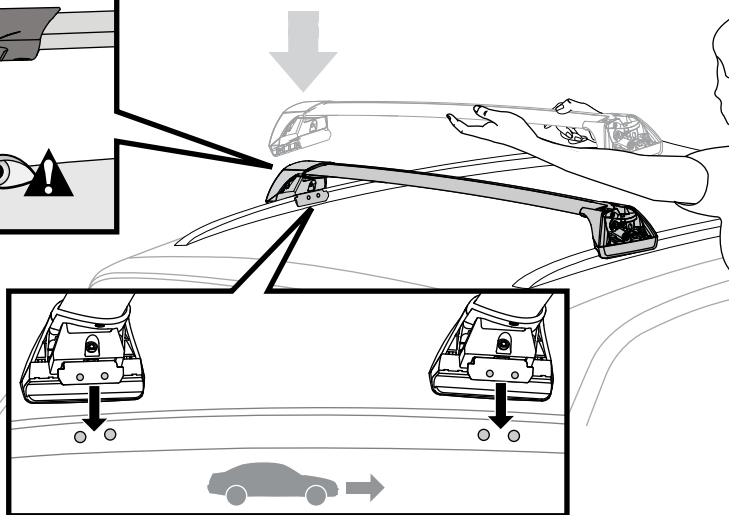

X8

Flush Bar (F)

Through Bar (T)

Heavy Duty Bar (HD)

Square Bar/P-Bar (P)

K795

1.1 kg (2.5 lbs.)

14