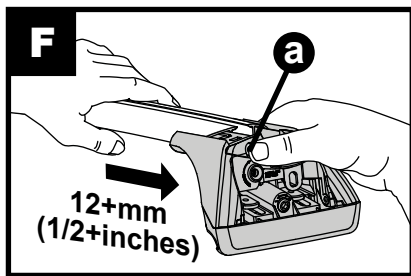

X8

Flush Bar (F)

Through Bar (T)

Heavy Duty Bar (HD)

Square Bar/P-Bar (P)

K795

1.1 kg (2.5 lbs.)

14