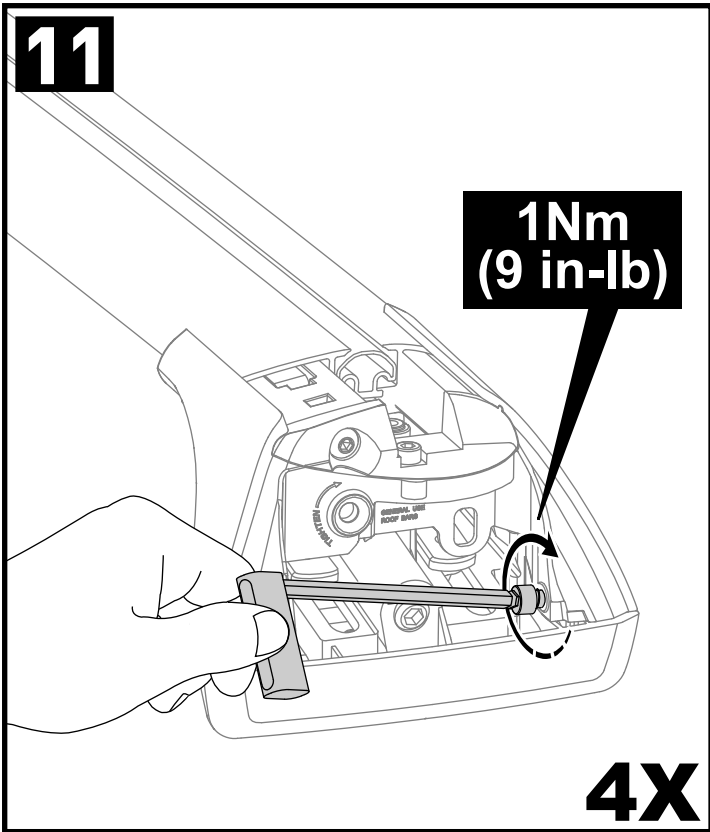

X8

Flush Bar (F)

Through Bar (T)

Heavy Duty Bar (HD)

Square Bar/P-Bar (P)

K795

1.1 kg (2.5 lbs.)

14