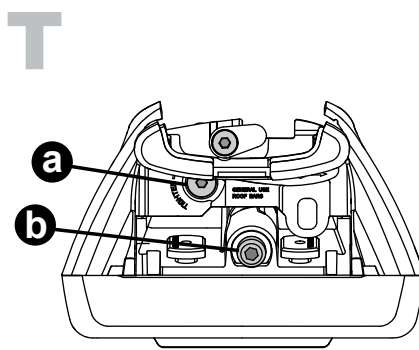

X8

Flush Bar (F)

Through Bar (T)

Heavy Duty Bar (HD)

Square Bar/P-Bar (P)

K795

1.1 kg (2.5 lbs.)

14

2X

15

4X

16

4X

17

4X

18

**3Nm
(27 in-lb)**

4X

19

F

T

HD

P

4X