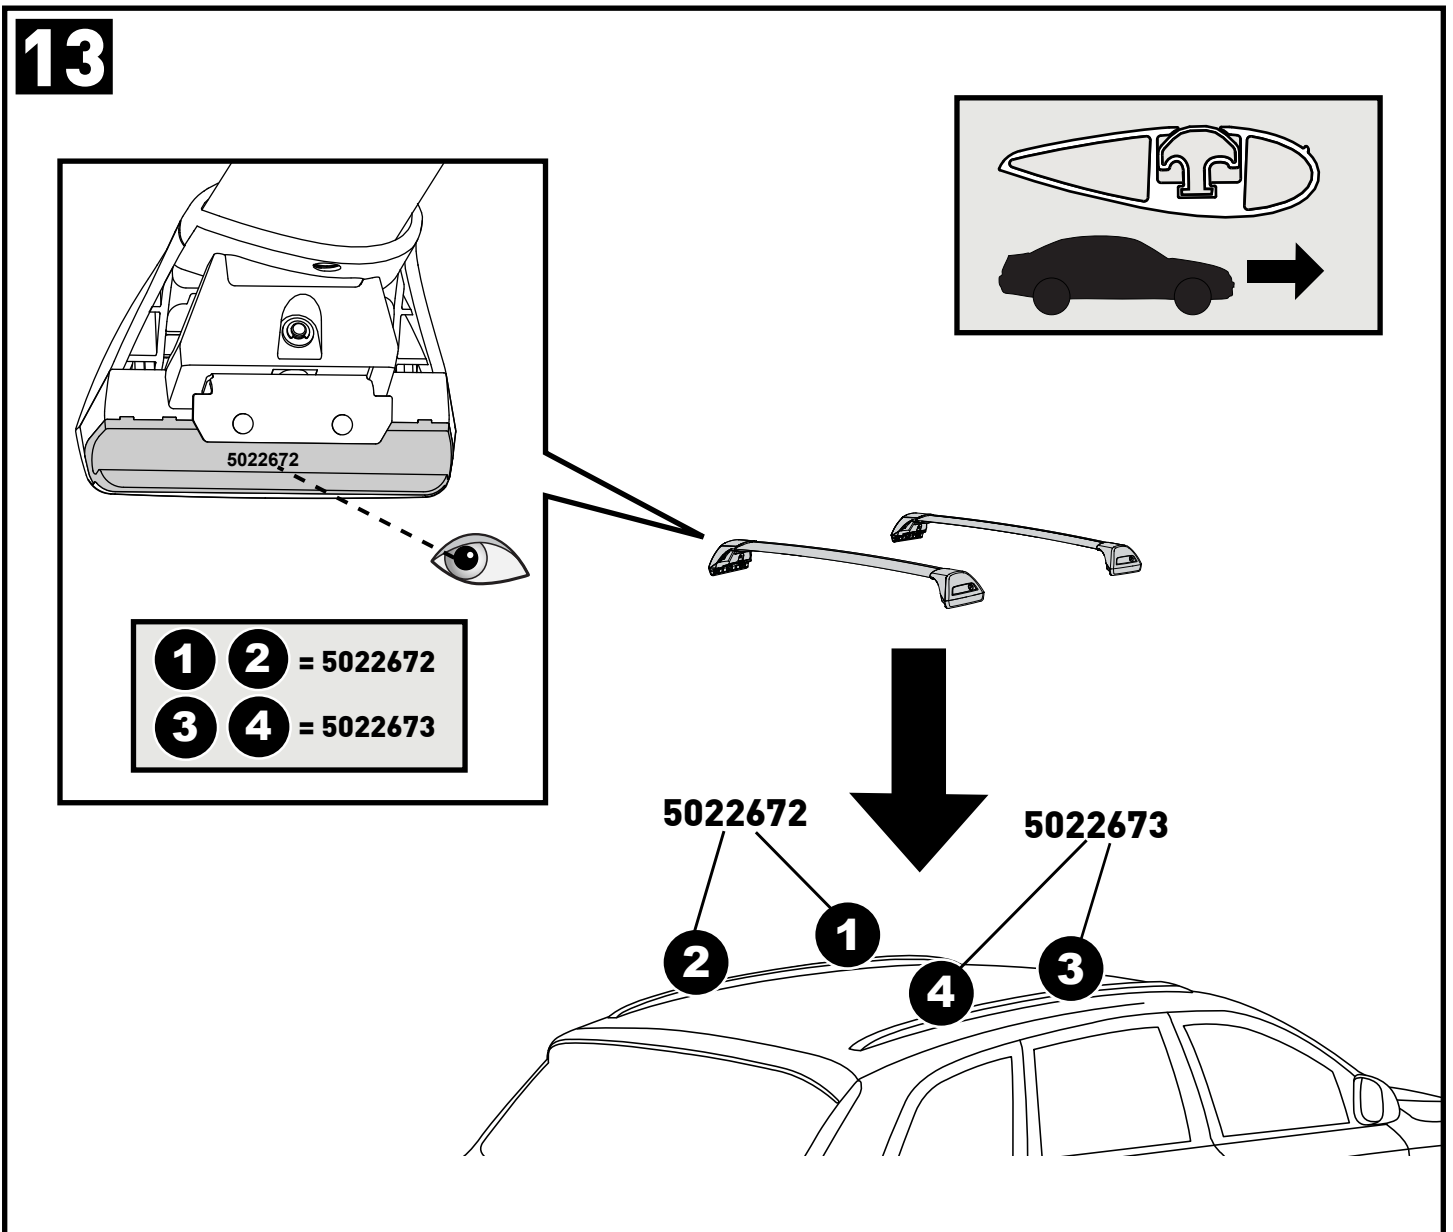

K795

Fitting Kit

MAX kg (lb)

					
Honda civic Tourer 5dr Estate 2014+	EU, ZA	75 kg (165 lb)			

CONTENTS • CONTENUTO • CONTENIDO • INHALT • CONTENUTI

X2

X2

X1

X8

Flush Bar (F)

Through Bar (T)

Heavy Duty Bar (HD)

Square Bar/P-Bar (P)

K795

1.1 kg (2.5 lbs.)

14

2X

15

4X

16

4X

17

4X

18

**3Nm
(27 in-lb)**

4X

19

F

T

HD

P

4X