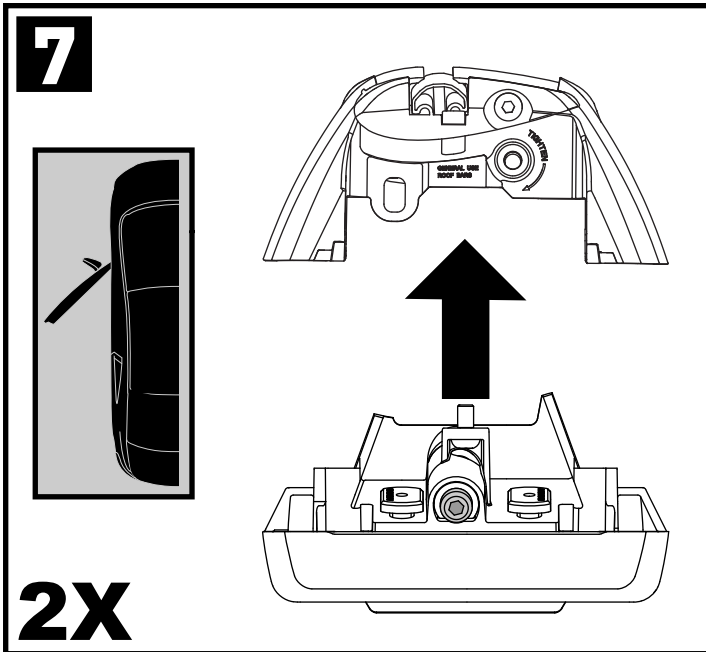

X8

Flush Bar (F)

Through Bar (T)

Heavy Duty Bar (HD)

Square Bar/P-Bar (P)

K795

1.1 kg (2.5 lbs.)

14

2X

15

4X

16

4X

17

4X

18

**3Nm
(27 in-lb)**

4X

19

F

T

HD

P

4X