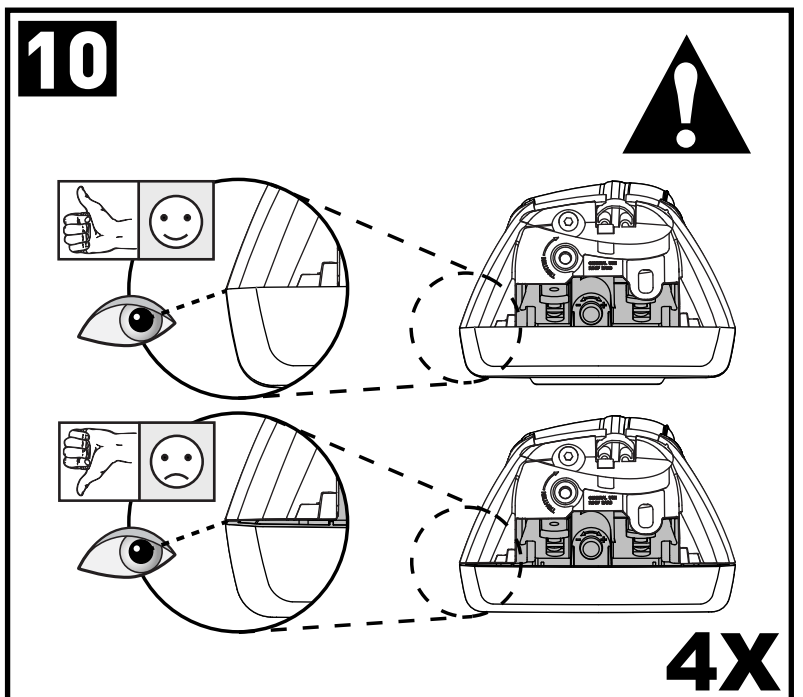

X8

Flush Bar (F)

Through Bar (T)

Heavy Duty Bar (HD)

Square Bar/P-Bar (P)

K795

1.1 kg (2.5 lbs.)

14