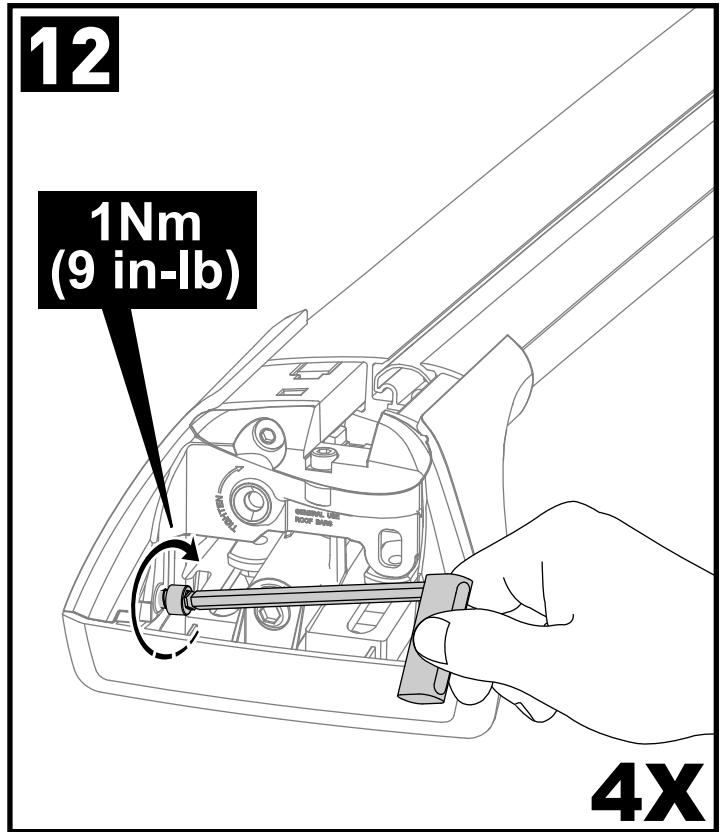

X8

Flush Bar (F)

Through Bar (T)

Heavy Duty Bar (HD)

Square Bar/P-Bar (P)

K795

1.1 kg (2.5 lbs.)

14

**3Nm
(27 in-lb)**

4X

19

F

T

HD

P

4X