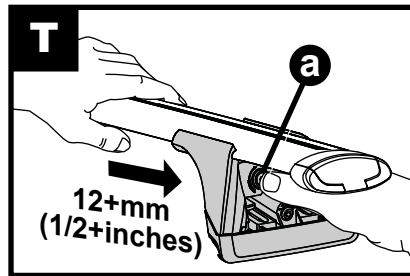

X8

Flush Bar (F)

Through Bar (T)

Heavy Duty Bar (HD)

Square Bar/P-Bar (P)

K795

1.1 kg (2.5 lbs.)

14