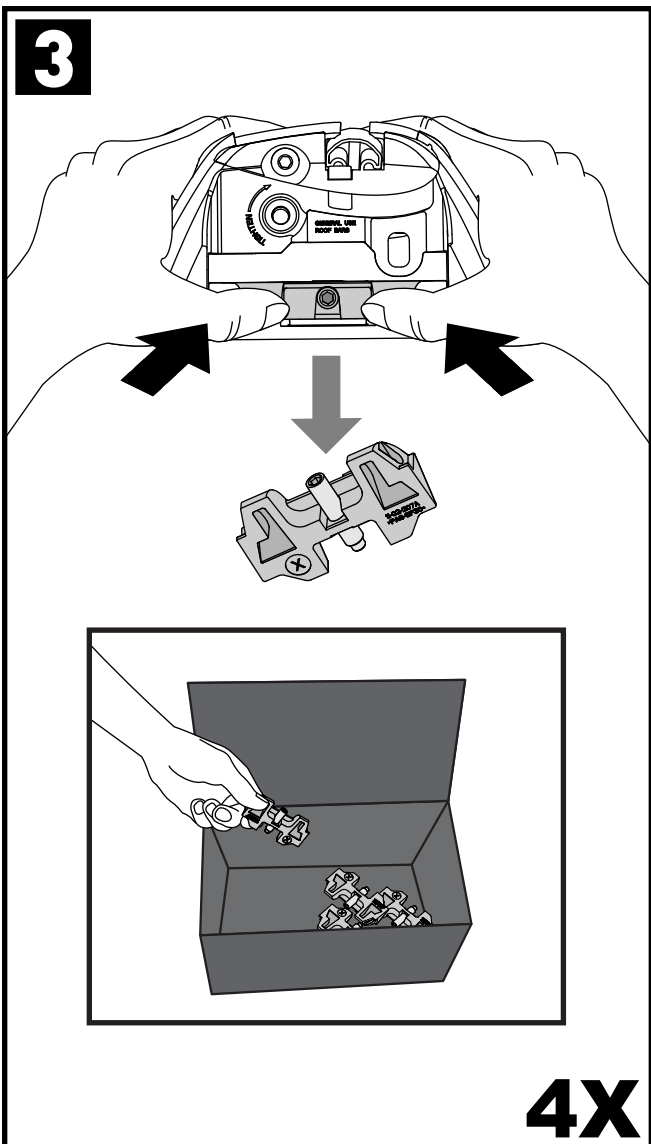

X8

Flush Bar (F)

Through Bar (T)

Heavy Duty Bar (HD)

Square Bar/P-Bar (P)

K795

1.1 kg (2.5 lbs.)

14