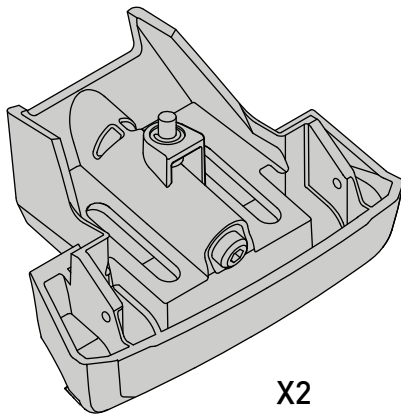

K795

Fitting Kit

MAX kg (lb)

					
Honda civic Tourer 5dr Estate 2014+	EU, ZA	75 kg (165 lb)			

CONTENTS • CONTENUTO • CONTENIDO • INHALT • CONTENUTI

X2

X2

X1

X8

Flush Bar (F)

Through Bar (T)

Heavy Duty Bar (HD)

Square Bar/P-Bar (P)

K795

1.1 kg (2.5 lbs.)

14

2X

15

4X

16

4X

17

4X

18