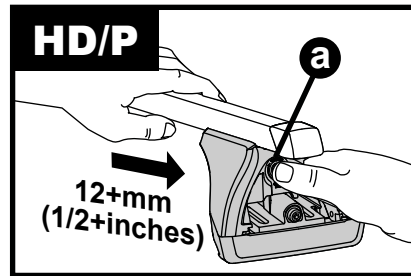

X8

Flush Bar (F)

Through Bar (T)

Heavy Duty Bar (HD)

Square Bar/P-Bar (P)

K795

1.1 kg (2.5 lbs.)

14