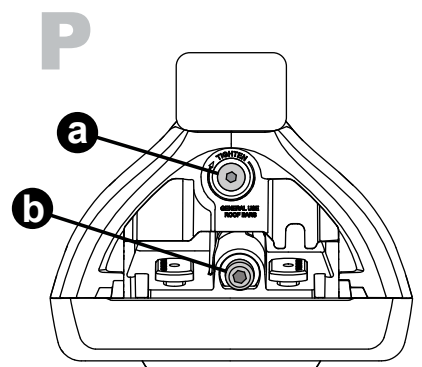

X8

Flush Bar (F)

Through Bar (T)

Heavy Duty Bar (HD)

Square Bar/P-Bar (P)

K795

1.1 kg (2.5 lbs.)

14

2X

15

4X

16

4X

17

4X

18

**3Nm
(27 in-lb)**

4X

19

F

T

HD

P

4X