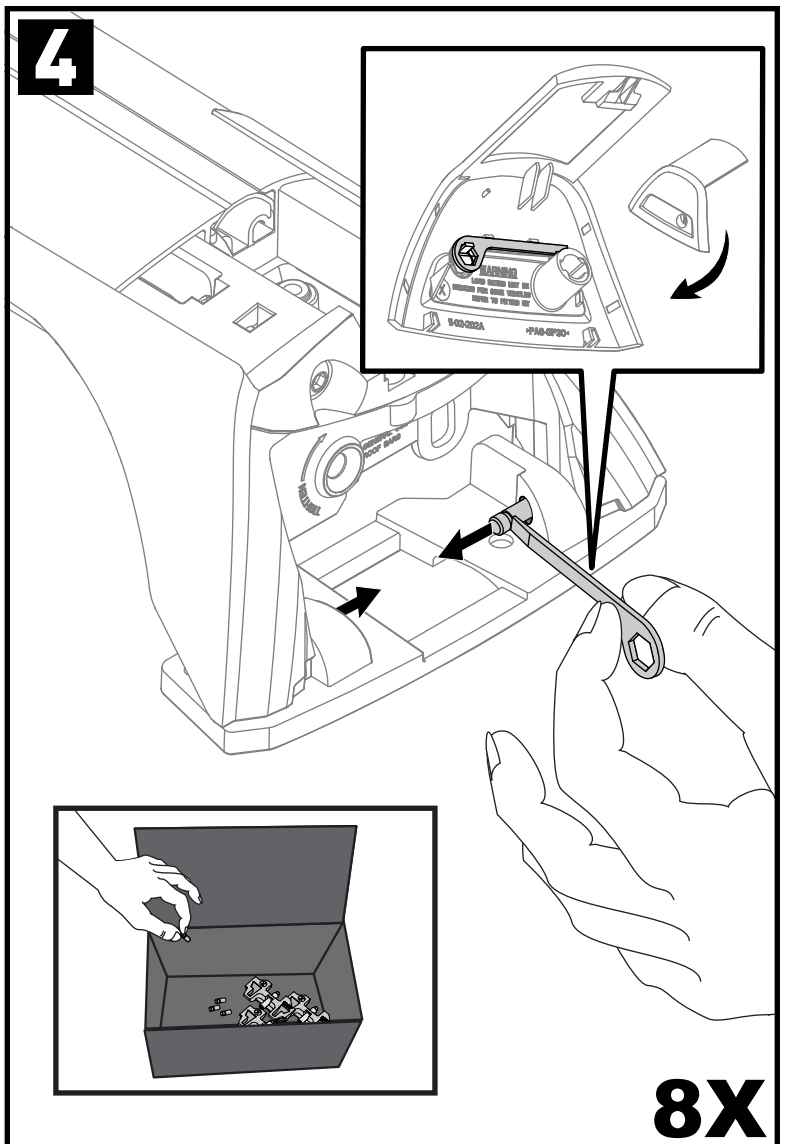

X8

Flush Bar (F)

Through Bar (T)

Heavy Duty Bar (HD)

Square Bar/P-Bar (P)

K795

1.1 kg (2.5 lbs.)

14