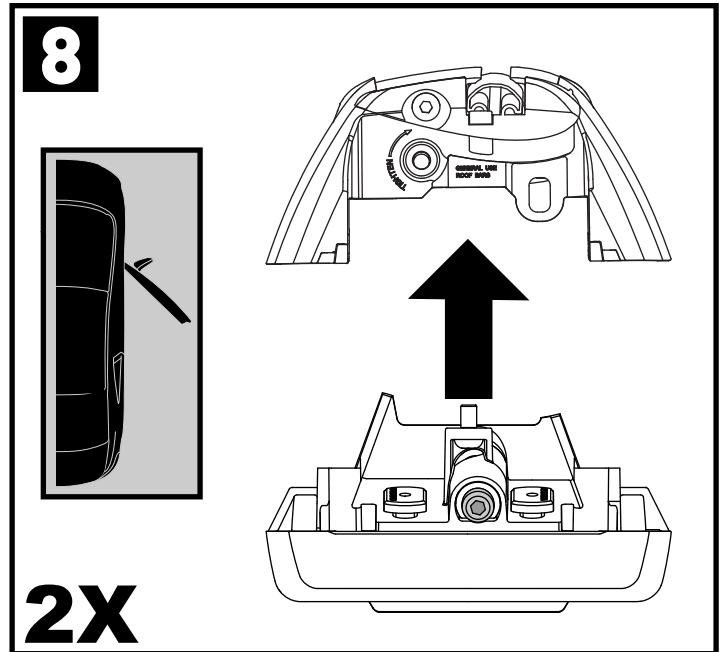

X8

Flush Bar (F)

Through Bar (T)

Heavy Duty Bar (HD)

Square Bar/P-Bar (P)

K795

1.1 kg (2.5 lbs.)

14