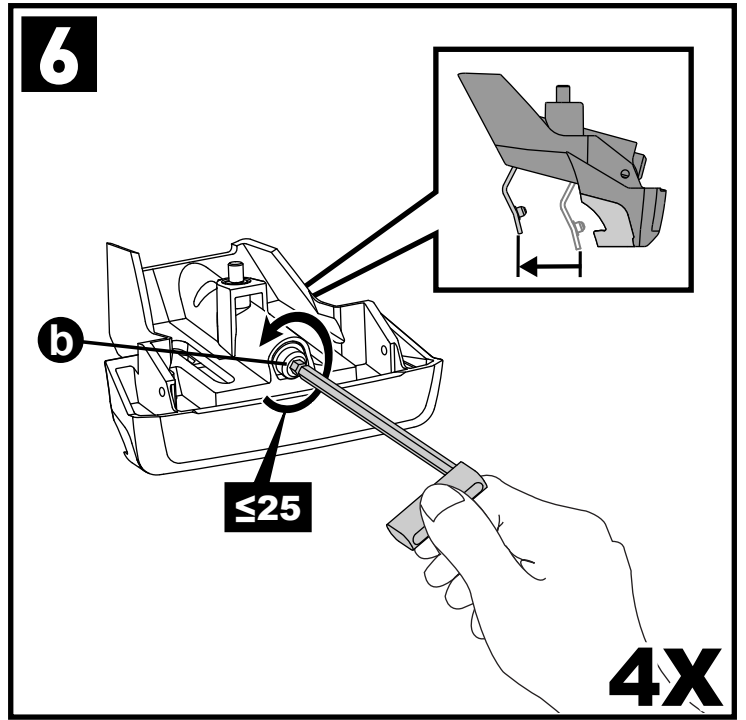

X8

Flush Bar (F)

Through Bar (T)

Heavy Duty Bar (HD)

Square Bar/P-Bar (P)

K795

1.1 kg (2.5 lbs.)

14