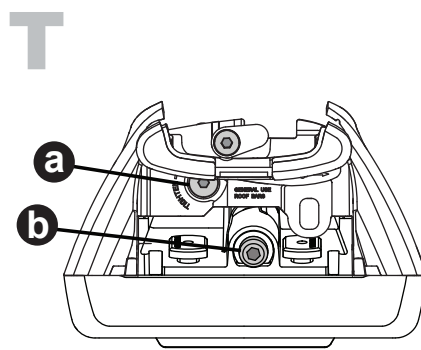

Through Bar (T)

Heavy Duty Bar (HD)

Square Bar/P-Bar (P)

**K809**

**1.1 kg (2.5 lbs.)**

**14**

**2X**

**15**

**16**

**17**

18

3Nm  
(27 in-lb)

4X

19

F

T

HD

P

4X

20

21

4X

4X

<b>K809</b>	<b>X</b> 1	<b>X</b> 2
<b>Lodgy</b>	<b>915mm/36"</b>	<b>885mm/34 7/8"</b>