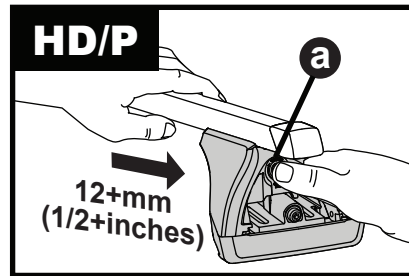

Through Bar (T)

Heavy Duty Bar (HD)

Square Bar/P-Bar (P)

**K809**

**1.1 kg (2.5 lbs.)**

**14**

**2X**

**15**

**16**

**17**

18

3Nm  
(27 in-lb)

4X

19

F

T