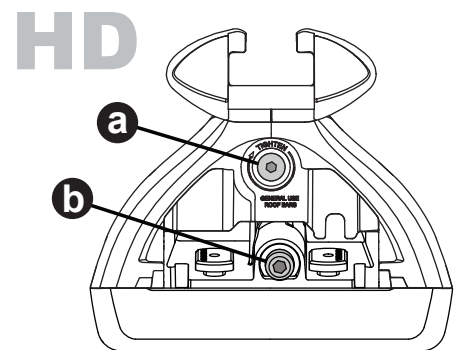

Through Bar (T)

Heavy Duty Bar (HD)

Square Bar/P-Bar (P)

**K809**

**1.1 kg (2.5 lbs.)**

**14**

**2X**

**15**

**16**

**17**

18

3Nm  
(27 in-lb)

4X

19

F

T

HD

P

4X

20

21

4X

4X

<b>K809</b>	<b>X</b> 1	<b>X</b> 2
<b>Lodgy</b>	<b>915mm/36"</b>	<b>885mm/34 7/8"</b>