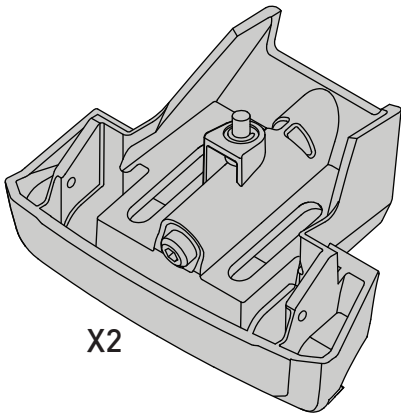

CONTENTS • CONTENUTO • CONTENIDO • INHALT • CONTENUTI

X2