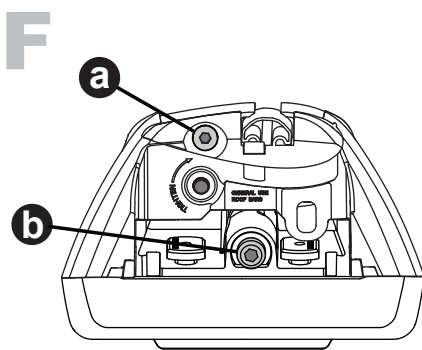

Through Bar (T)

Heavy Duty Bar (HD)

Square Bar/P-Bar (P)

**K809**

**1.1 kg (2.5 lbs.)**

**14**

**2X**

**15**

**16**

**17**

18

3Nm  
(27 in-lb)

4X

19

F

T

HD

P

4X

20

21

4X

4X

<b>K809</b>	<b>X</b> 1	<b>X</b> 2
<b>Lodgy</b>	<b>915mm/36"</b>	<b>885mm/34 7/8"</b>