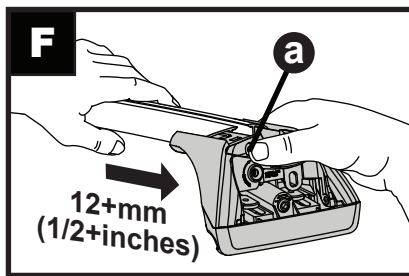

Through Bar (T)

Heavy Duty Bar (HD)

Square Bar/P-Bar (P)

**K809**

**1.1 kg (2.5 lbs.)**

**14**

**2X**

**15**

**16**

**17**

18

3Nm  
(27 in-lb)

4X

19

F

T