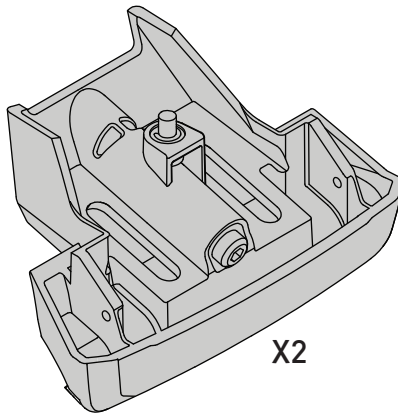

# Fitting Kit

## MAX kg (lb)

		   
Dacia Lodgy 5dr MPV 2012+	EU	75 kg (165 lb)

**CONTENTS • CONTENUTO • CONTENIDO • INHALT • CONTENUTI**

X2

X2

X1

X8

Flush Bar (F)

Through Bar (T)

Heavy Duty Bar (HD)

Square Bar/P-Bar (P)

**K809**

**1.1 kg (2.5 lbs.)**

**14**

**2X**

**15**

HD

P

4X

20

21

4X

4X

<b>K809</b>	<b>X</b> 1	<b>X</b> 2
<b>Lodgy</b>	<b>915mm/36"</b>	<b>885mm/34 7/8"</b>