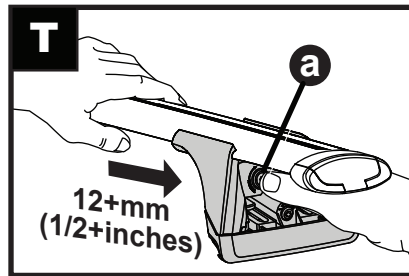

Through Bar (T)

Heavy Duty Bar (HD)

Square Bar/P-Bar (P)

**K809**

**1.1 kg (2.5 lbs.)**

**14**

**2X**

**15**

**16**

**17**

18

3Nm  
(27 in-lb)

4X

19

F

T