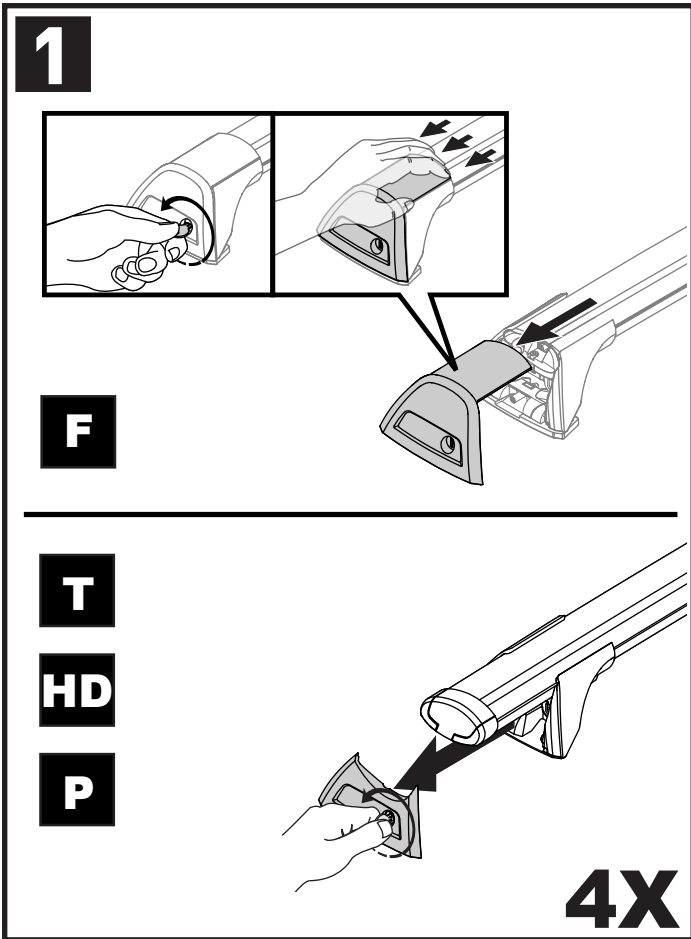

Through Bar (T)

Heavy Duty Bar (HD)

Square Bar/P-Bar (P)

**K809**

**1.1 kg (2.5 lbs.)**

**14**

**2X**

**15**