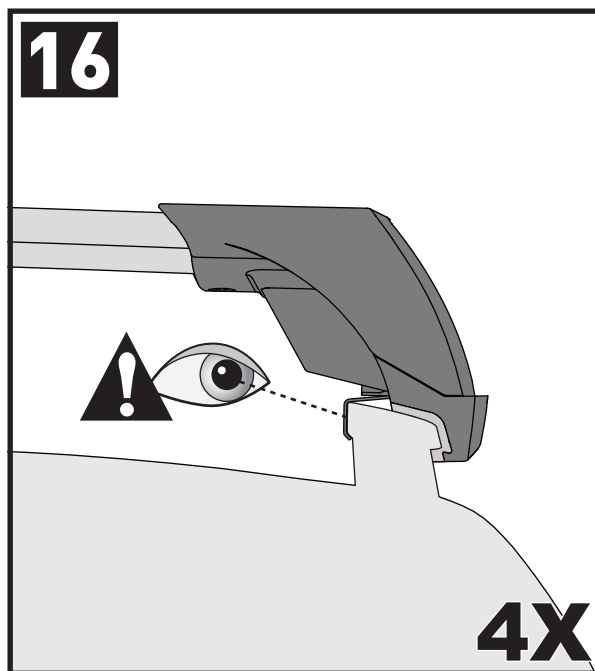

Through Bar (T)

Heavy Duty Bar (HD)

Square Bar/P-Bar (P)

**K809**

**1.1 kg (2.5 lbs.)**

**14**

**2X**

**15**

**16**

**17**

18

3Nm  
(27 in-lb)

4X

19

F

T