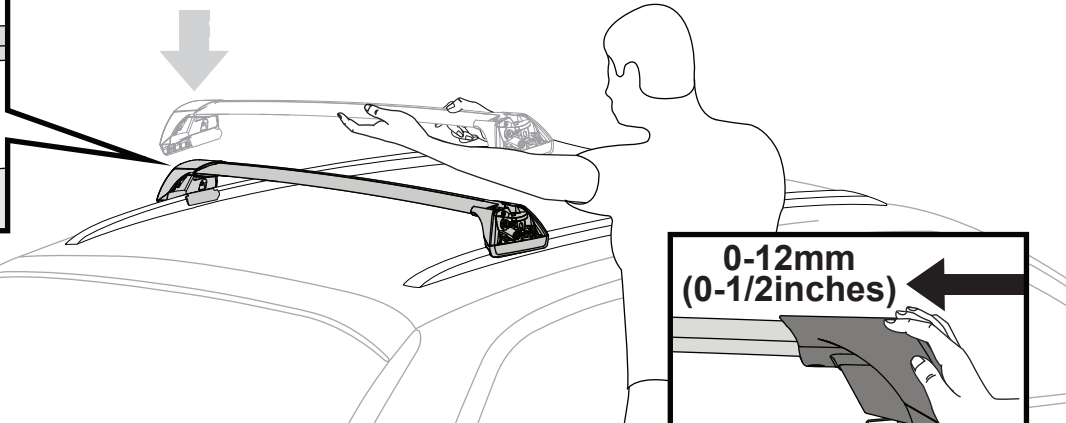

Through Bar (T)

Heavy Duty Bar (HD)

Square Bar/P-Bar (P)

**K809**

**1.1 kg (2.5 lbs.)**

**14**

**2X**

**15**