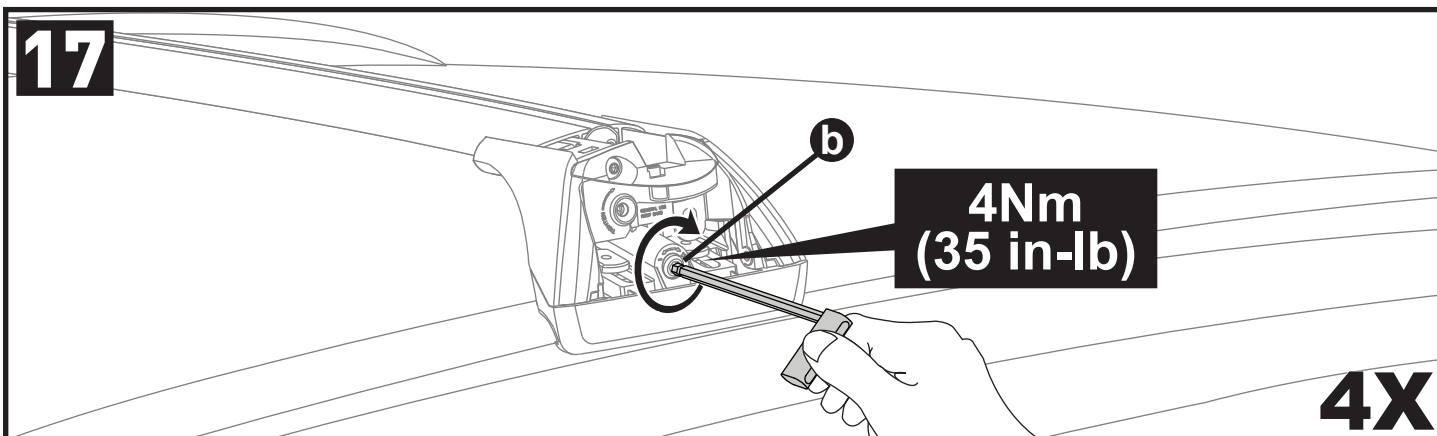

Through Bar (T)

Heavy Duty Bar (HD)

Square Bar/P-Bar (P)

**K809**

**1.1 kg (2.5 lbs.)**

**14**

**2X**

**15**

**16**

**17**

18

3Nm  
(27 in-lb)

4X

19

F

T

HD

P

4X

20

21

4X

4X

<b>K809</b>	<b>X</b> 1	<b>X</b> 2
<b>Lodgy</b>	<b>915mm/36"</b>	<b>885mm/34 7/8"</b>