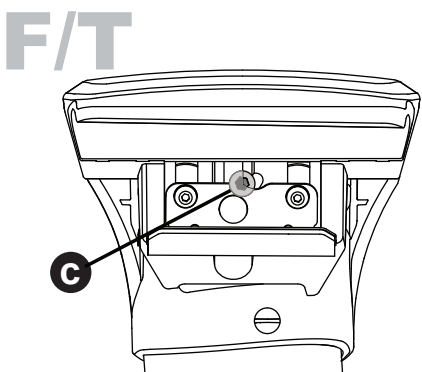

Through Bar (T)

Heavy Duty Bar (HD)

Square Bar/P-Bar (P)

**K809**

**1.1 kg (2.5 lbs.)**

**14**

**2X**

**15**