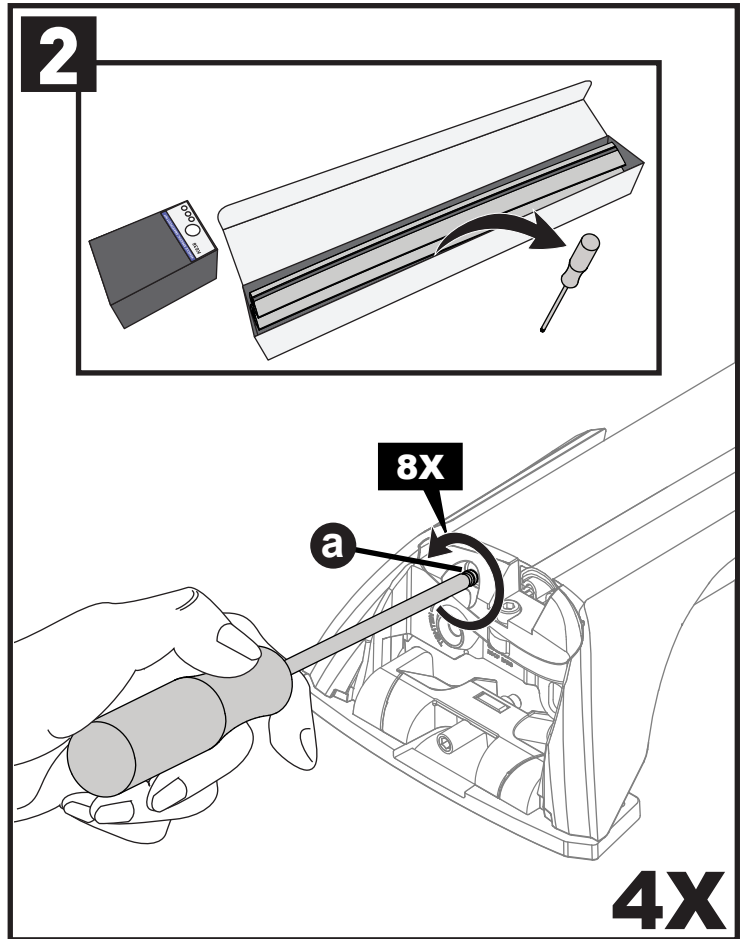

Through Bar (T)

Heavy Duty Bar (HD)

Square Bar/P-Bar (P)

**K809**

**1.1 kg (2.5 lbs.)**

**14**

**2X**

**15**