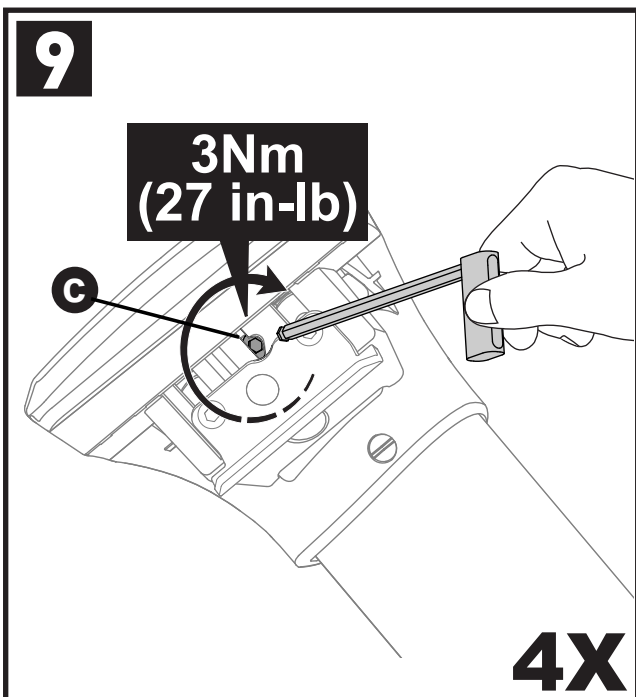

Through Bar (T)

Heavy Duty Bar (HD)

Square Bar/P-Bar (P)

**K809**

**1.1 kg (2.5 lbs.)**

**14**

**2X**

**15**

**16**

**17**

18

3Nm  
(27 in-lb)

4X

19

F

T

HD

P

4X

20

21

4X

4X

<b>K809</b>	<b>X</b> 1	<b>X</b> 2
<b>Lodgy</b>	<b>915mm/36"</b>	<b>885mm/34 7/8"</b>