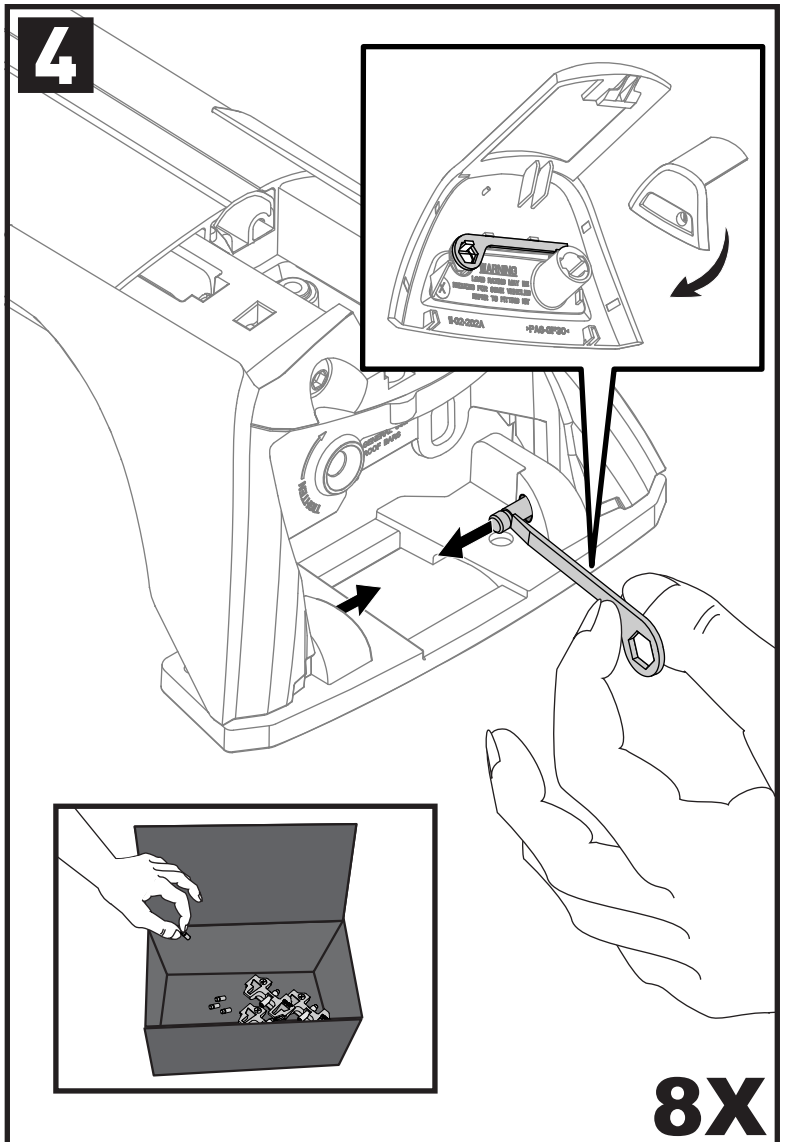

Through Bar (T)

Heavy Duty Bar (HD)

Square Bar/P-Bar (P)

**K809**

**1.1 kg (2.5 lbs.)**

**14**

**2X**

**15**