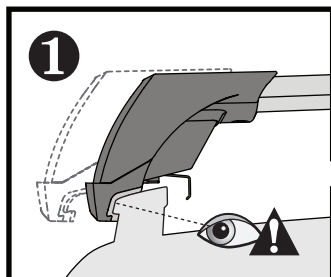

Through Bar (T)

Heavy Duty Bar (HD)

Square Bar/P-Bar (P)

**K809**

**1.1 kg (2.5 lbs.)**

**14**

**2X**

**15**