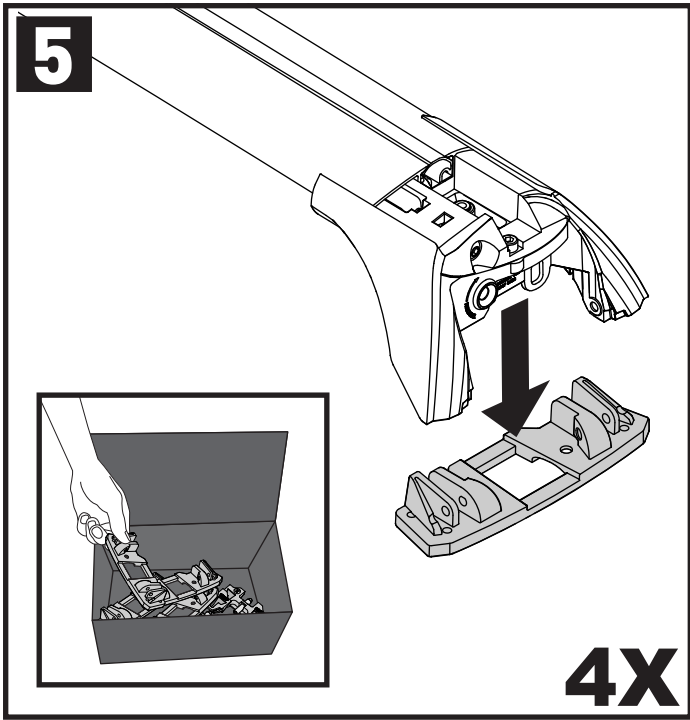

Through Bar (T)

Heavy Duty Bar (HD)

Square Bar/P-Bar (P)

**K809**

**1.1 kg (2.5 lbs.)**

**14**

**2X**

**15**

**16**

**17**

18

3Nm  
(27 in-lb)

4X

19

F

T