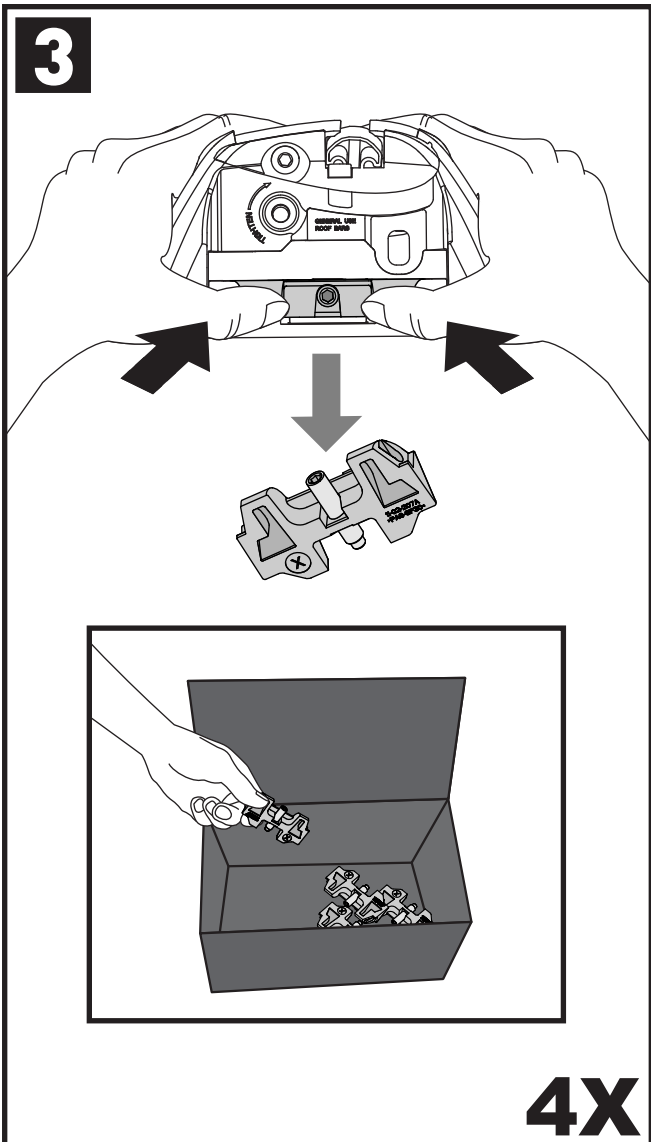

Through Bar (T)

Heavy Duty Bar (HD)

Square Bar/P-Bar (P)

**K809**

**1.1 kg (2.5 lbs.)**

**14**

**2X**

**15**

**16**

**17**

18

3Nm  
(27 in-lb)

4X

19

F

T