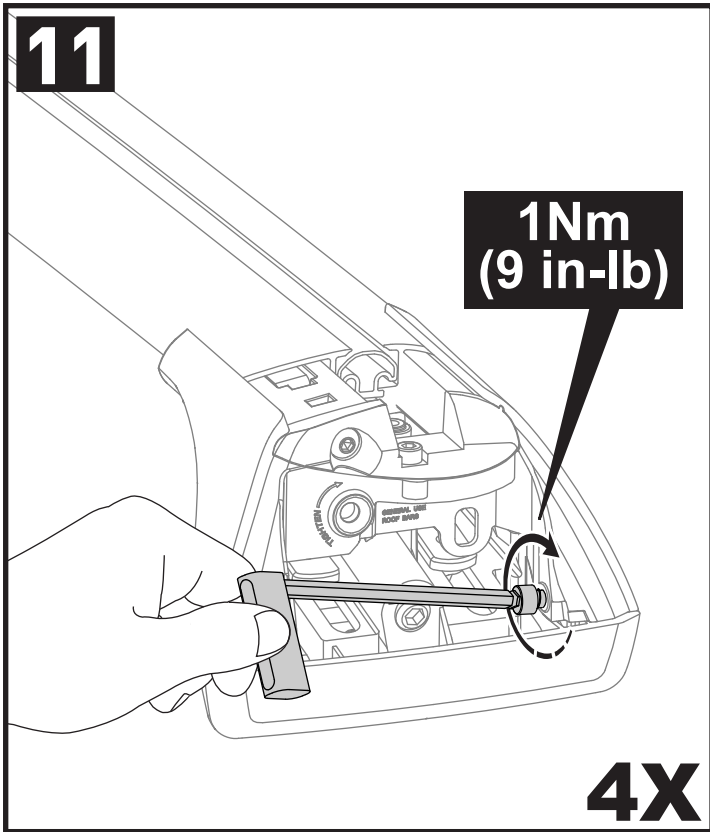

Through Bar (T)

Heavy Duty Bar (HD)

Square Bar/P-Bar (P)

**K809**

**1.1 kg (2.5 lbs.)**

**14**

**2X**

**15**

**16**

**17**

18

3Nm  
(27 in-lb)

4X

19

F

T