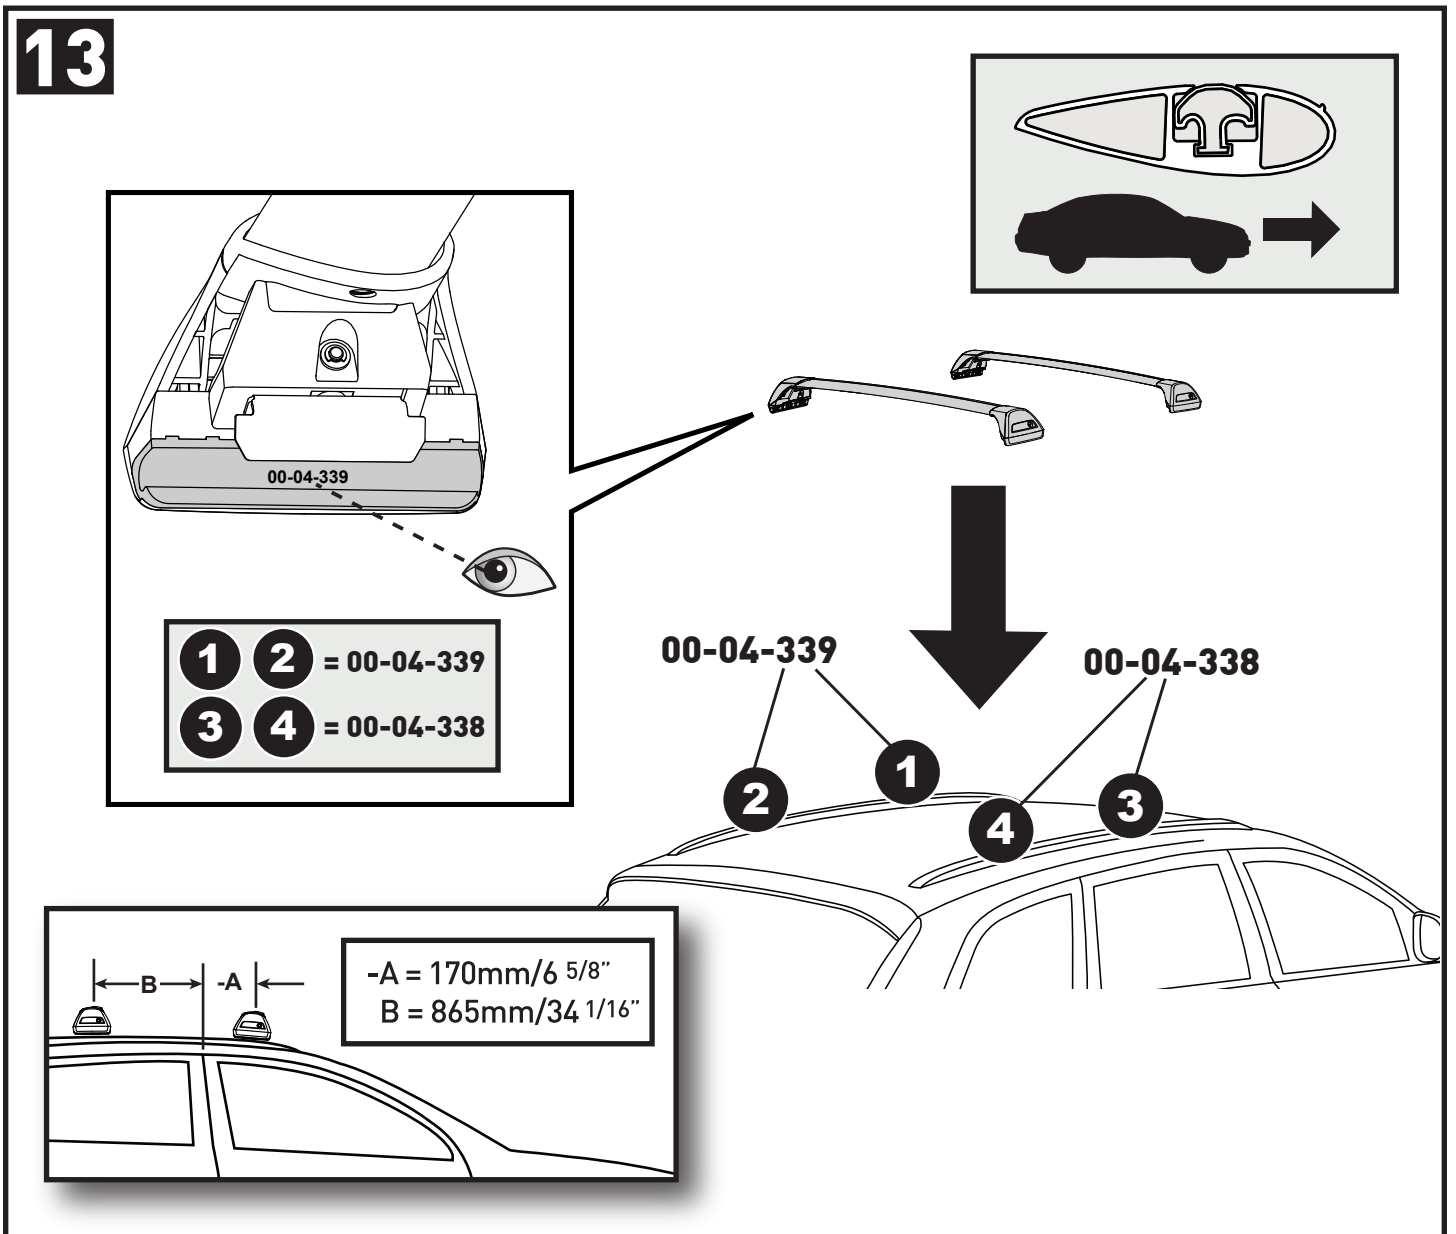

Through Bar (T)

Heavy Duty Bar (HD)

Square Bar/P-Bar (P)

**K809**

**1.1 kg (2.5 lbs.)**

**14**

**2X**

**15**

**16**

**17**

18

3Nm  
(27 in-lb)

4X

19

F

T

HD

P

4X

20

21

4X

4X

<b>K809</b>	<b>X</b> 1	<b>X</b> 2
<b>Lodgy</b>	<b>915mm/36"</b>	<b>885mm/34 7/8"</b>