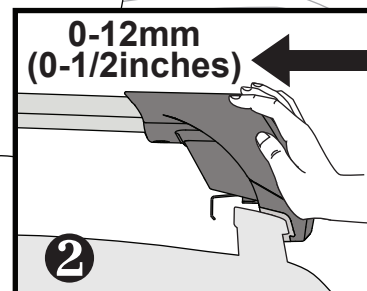

Through Bar (T)

Heavy Duty Bar (HD)

Square Bar/P-Bar (P)

**K809**

**1.1 kg (2.5 lbs.)**

**14**

**2X**

**15**

**16**

**17**

18

3Nm  
(27 in-lb)

4X

19

F

T