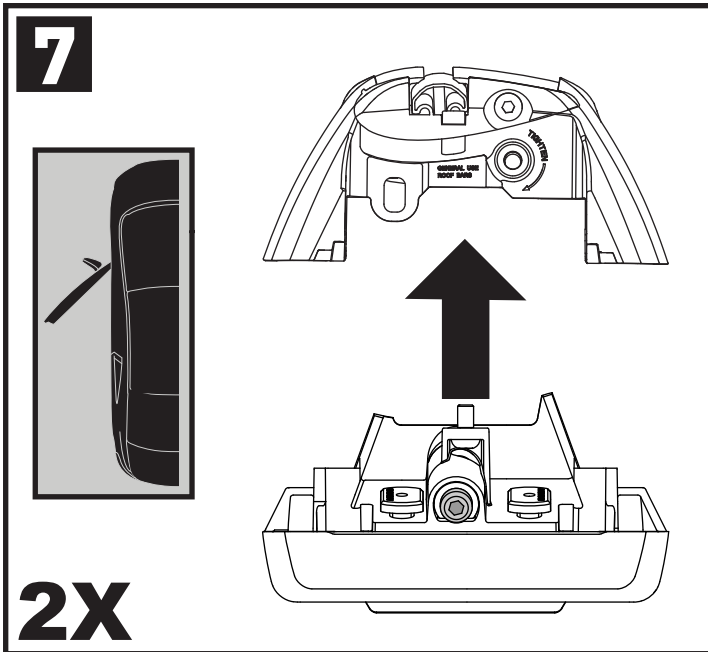

Through Bar (T)

Heavy Duty Bar (HD)

Square Bar/P-Bar (P)

**K809**

**1.1 kg (2.5 lbs.)**

**14**

**2X**

**15**

**16**

**17**

18

3Nm  
(27 in-lb)

4X

19

F

T

HD

P

4X

20

21

4X

4X

<b>K809</b>	<b>X</b> 1	<b>X</b> 2
<b>Lodgy</b>	<b>915mm/36"</b>	<b>885mm/34 7/8"</b>