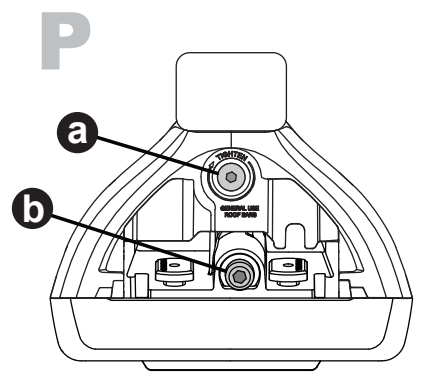

Through Bar (T)

Heavy Duty Bar (HD)

Square Bar/P-Bar (P)

**K809**

**1.1 kg (2.5 lbs.)**

**14**

**2X**

**15**

**16**

**17**

18

3Nm  
(27 in-lb)

4X

19

F

T

HD

P

4X

20

21

4X

4X

<b>K809</b>	<b>X</b> 1	<b>X</b> 2
<b>Lodgy</b>	<b>915mm/36"</b>	<b>885mm/34 7/8"</b>