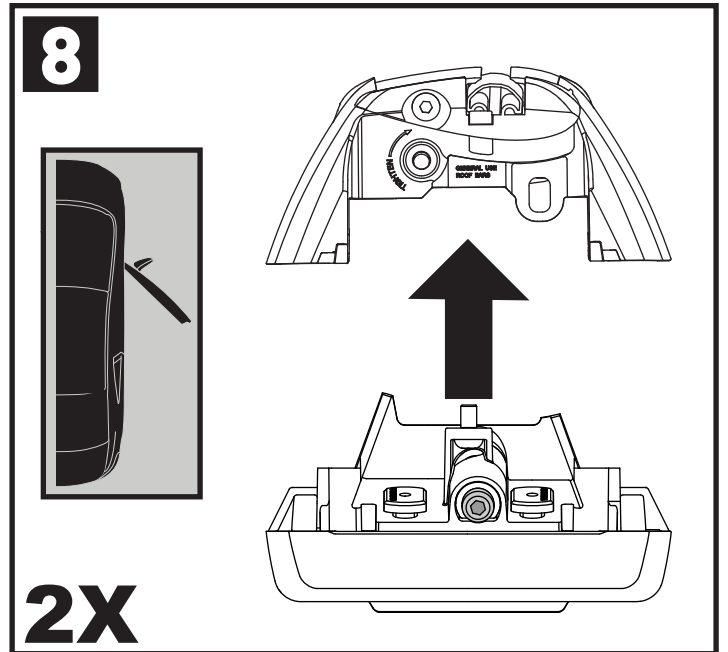

Through Bar (T)

Heavy Duty Bar (HD)

Square Bar/P-Bar (P)

**K809**

**1.1 kg (2.5 lbs.)**

**14**

**2X**

**15**

**16**

**17**

18

3Nm  
(27 in-lb)

4X

19

F

T

HD

P

4X

20

21

4X

4X

<b>K809</b>	<b>X</b> 1	<b>X</b> 2
<b>Lodgy</b>	<b>915mm/36"</b>	<b>885mm/34 7/8"</b>