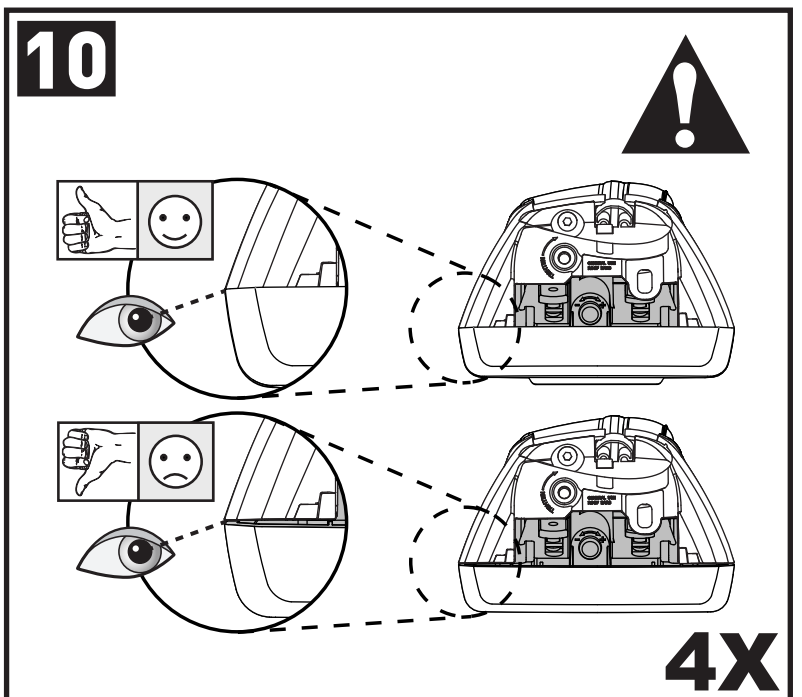

Through Bar (T)

Heavy Duty Bar (HD)

Square Bar/P-Bar (P)

**K809**

**1.1 kg (2.5 lbs.)**

**14**

**2X**

**15**

**16**

**17**

18

3Nm  
(27 in-lb)

4X

19

F

T