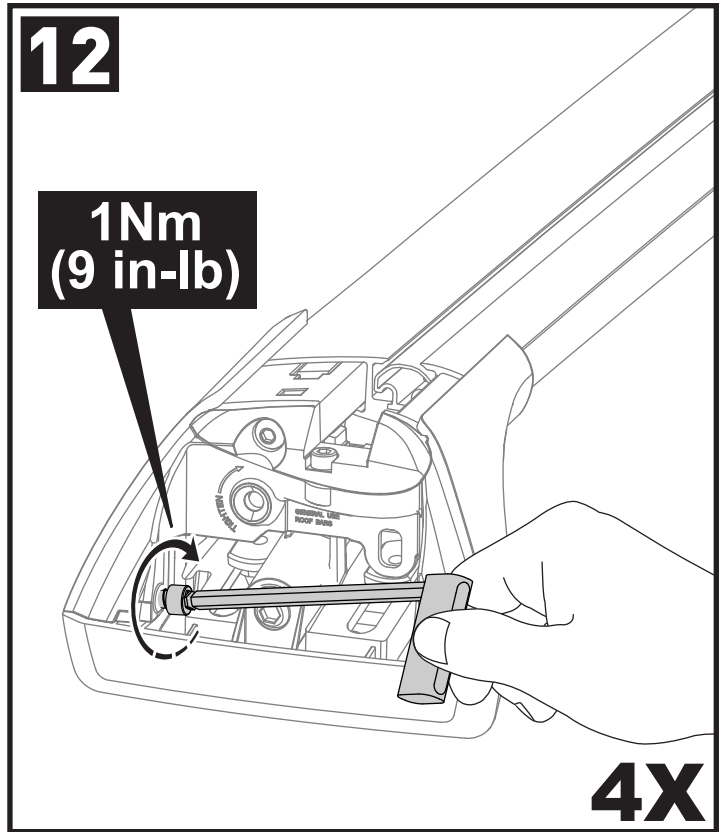

Through Bar (T)

Heavy Duty Bar (HD)

Square Bar/P-Bar (P)

**K809**

**1.1 kg (2.5 lbs.)**

**14**

**2X**

**15**

**16**

**17**

18

3Nm  
(27 in-lb)

4X

19

F

T